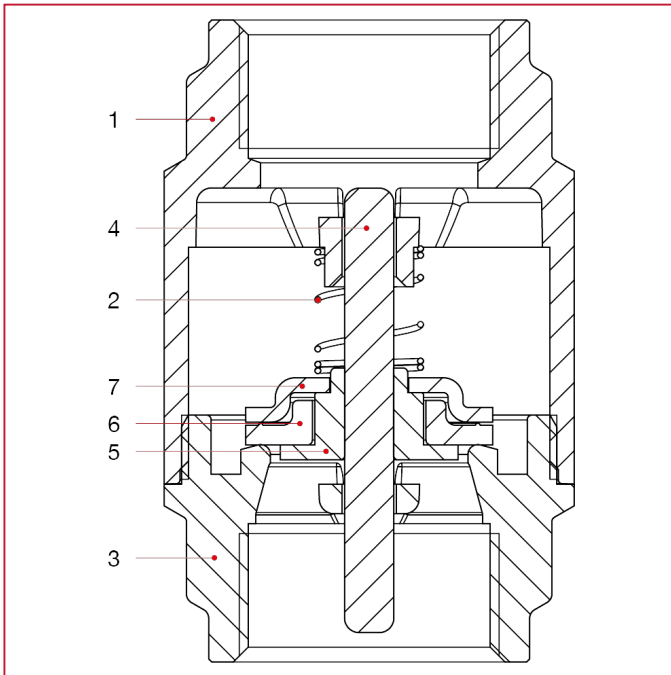

EUROPA[®] CHECK AND FOOT VALVES

100 EUROPA[®] check valve

MATERIALS

POS.	DESCRIPTION	N.	MATERIALE
1	Body	1	Brass CW617N
2	Spring	1	Stainless steel AISI 302
3	End adapter	1	Brass CW617N
4	Pin	1	Brass CW614N
5	Cap	1	Brass CW614N
6	Washer	1	NBR
7	Plate	1	Stainless steel AISI 304