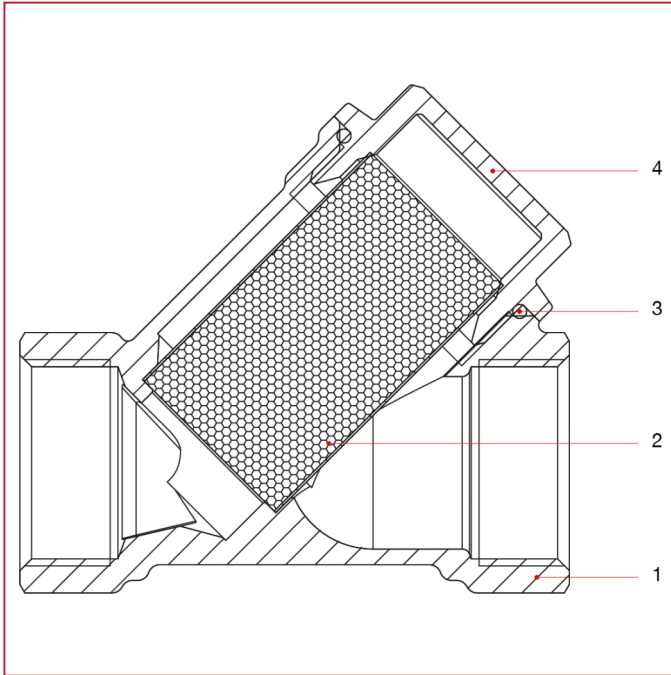

## 192 Y strainer

MATERIALS sizes 1/4" through 2"

POS.	DESCRIPTION	N.	MATERIALE
1	Body	1	Brass CW617N
2	Strainer	1	Stainless steel AISI 304
3	O-ring	1	NBR
4	End adapter	1	Brass CW617N

# STRAINERS

**MATERIALS sizes 2"1/2 through 4"**

POS.	DESCRIPTION	N.	MATERIALE
1	Body	1	Brass CB753S
2	Strainer	1	Stainless steel AISI 304
3	O-ring	1	NBR
4	End adapter	1	Brass CW617N