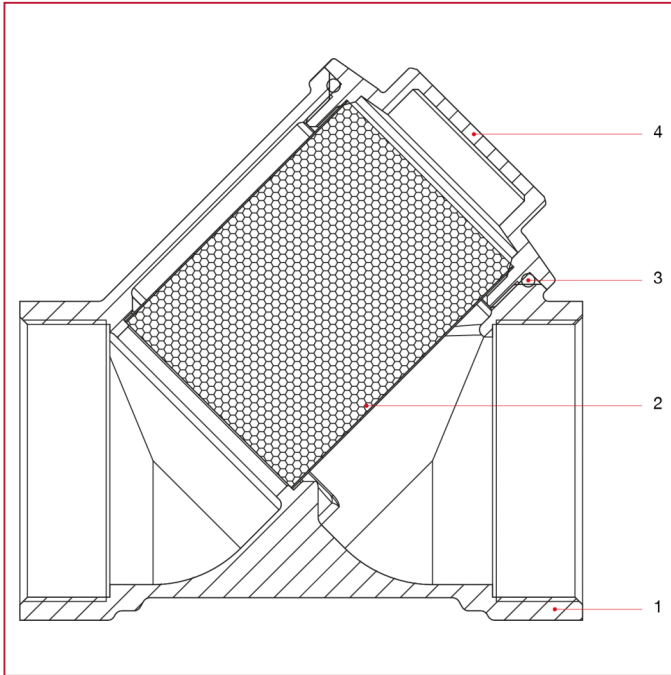

## 192 Y strainer

MATERIALS sizes 1/4" through 2"

POS.	DESCRIPTION	N.	MATERIALE
1	Body	1	Brass CW617N
2	Strainer	1	Stainless steel AISI 304
3	O-ring	1	NBR
4	End adapter	1	Brass CW617N

# STRAINERS

**MATERIALS sizes 2"1/2 through 4"**

POS.	DESCRIPTION	N.	MATERIALE
1	Body	1	Brass CB753S
2	Strainer	1	Stainless steel AISI 304
3	O-ring	1	NBR
4	End adapter	1	Brass CW617N