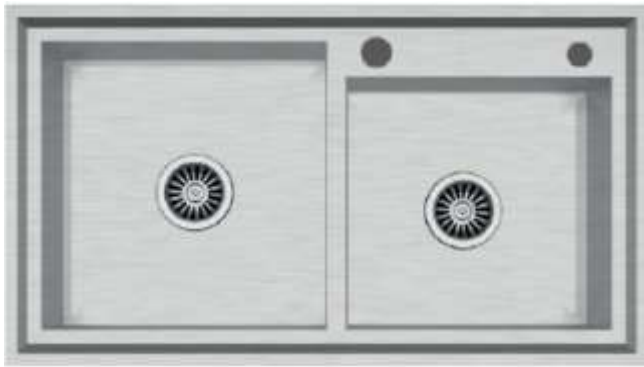

ZILVER
Concetti Italiani

Water Genius!

Zilver Double Bowl Luxury Sink

Item Code : **BERLIN1400T**

Description

The kitchen has become the center of modern interiors, the heart of any home, the place where family ties are woven. ZILVER presents sinks, which can bring your kitchen in line with the latest trends. When it comes to innovation, material and manufacturing quality, constant search for new solutions to increase the comfort and functionality of our products, we make no compromises.

DOUBLE BOWL LUXURY SINK

Thickness : 0.8 mm

Material : SUS 304

Depth : 220 mm (9 inches)

Size : (L) 860 mm (34 inches)

(W) 500 mm (20 inches)

Surface : Matt

Accessories Include.

Stainless Steel Basket(SS304, 0.8 mm, 398 x 230)

Soap Utensil

Waste with Connector.

www.zilver.co

Made in Turkey

ZILVER
Concetti Italiani

Water Genius!

Zilver Double Bowl Luxury Sink