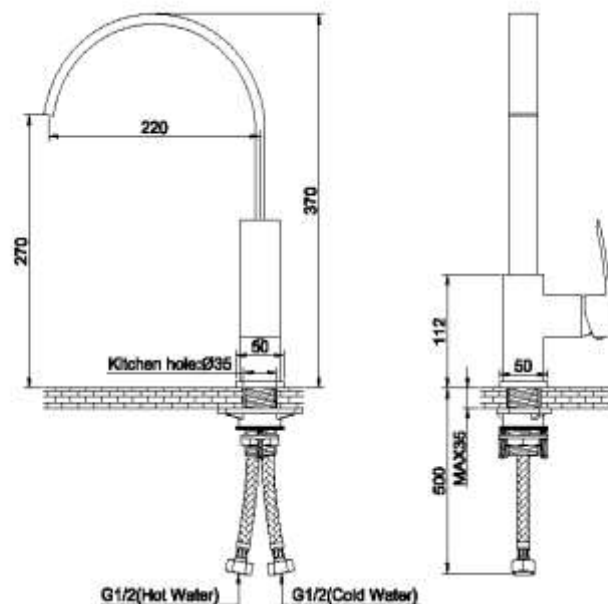

## Zilver Wave Sink Mixer

Item Code : **BSB1286**

### Description

#### WAVE SINK MIXER

- For single hole installation  
Cartridge: 35 mm Ceramic  
inclusive of
- Flexible connection hoses with  
brass nuts
- Faucet aerator
- Zinc alloy Handle
- Brass Body
- Chrome plating 0.2-0.3  
micrometer
- Nickel Plating 8-10 micrometer
- Minimum pressure  
14.5psi/ 1bar