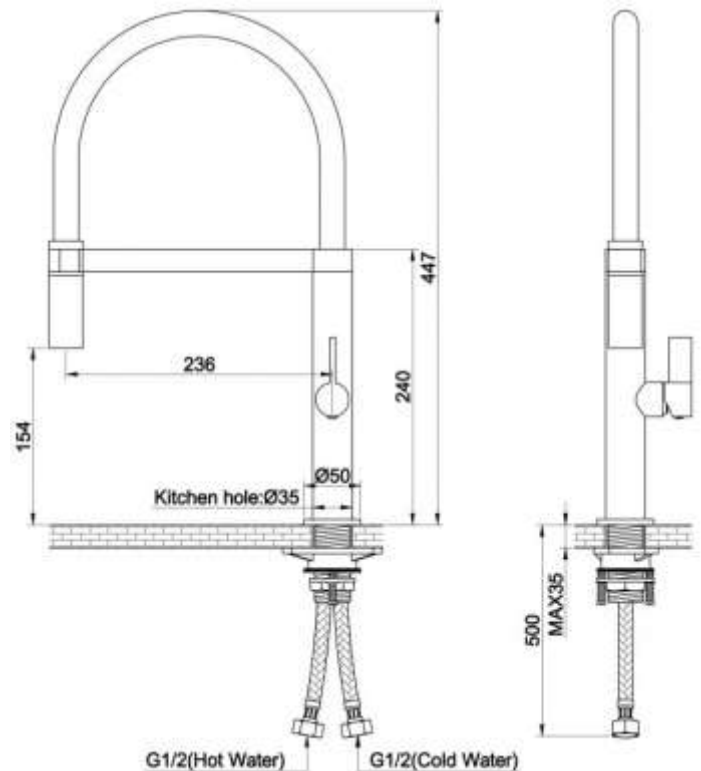

ZILVER
Concetti Italiani

Water Genius!

Zilver Kitchen Sink Mixer

Item Code : **CA113BL**

Description

For single hole installation

- Cartridge : 35mm Ceramic
- inclusive of
- Flexible connection hoses with brass nuts
- Faucet aerator
- Zinc alloy handle
- Brass Body
- Chrome plating 0.2-0.3um
- Nickel plating 8- 10 um
- Minimum pressure 0.1 mpa /14.5psi/ 1bar.