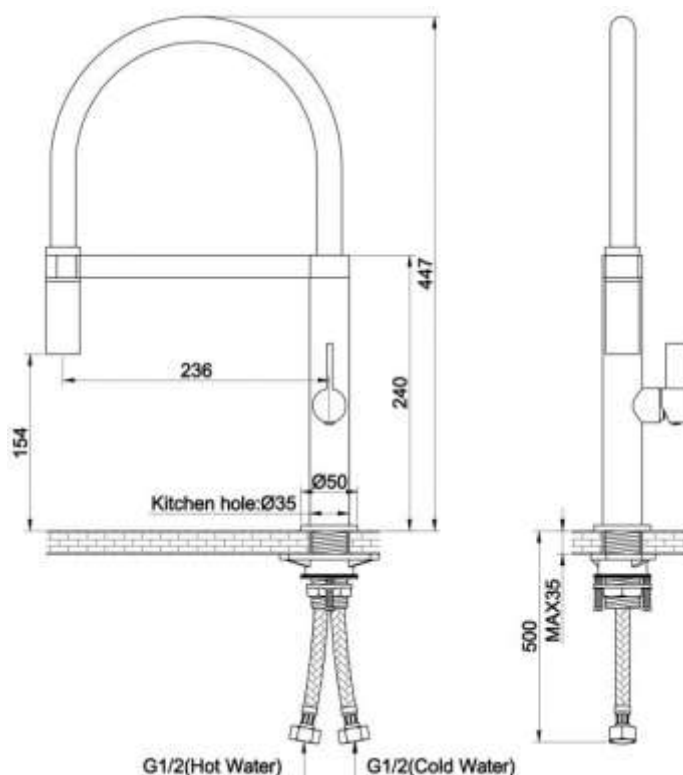

### Description

For single hole installation

- Cartridge : 35mm Ceramic
- inclusive of
- Flexible connection hoses with brass nuts
- Faucet aerator
- Zinc alloy handle
- Brass Body
- Chrome plating 0.2-0.3um
- Nickel plating 8- 10 um
- Minimum pressure 0.1 mpa /14.5psi/ 1bar.