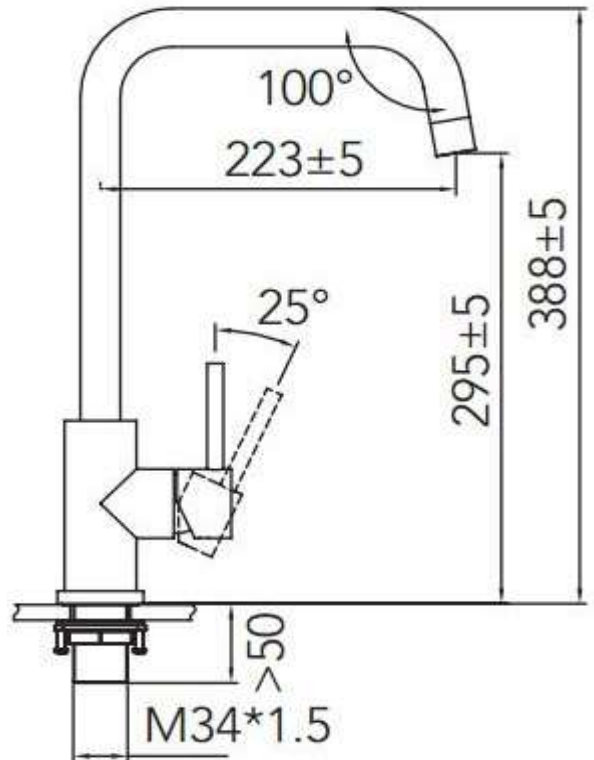

ZILVER
Concetti Italiani

Water Genius!

Zilver Stainless Steel Sink Mounted Kitchen Mixer

Item Code :**CL400S**

Description

STAINLESS STEEL SINK MOUNTED KITCHEN MIXER

- For single hole installation
- Cartridge: 1/2" Ceramic inclusive of
- Faucet aerator
- Stainless Steel handle
- Minimum pressure 0.1 mpa/ 14.5psi/ 1bar