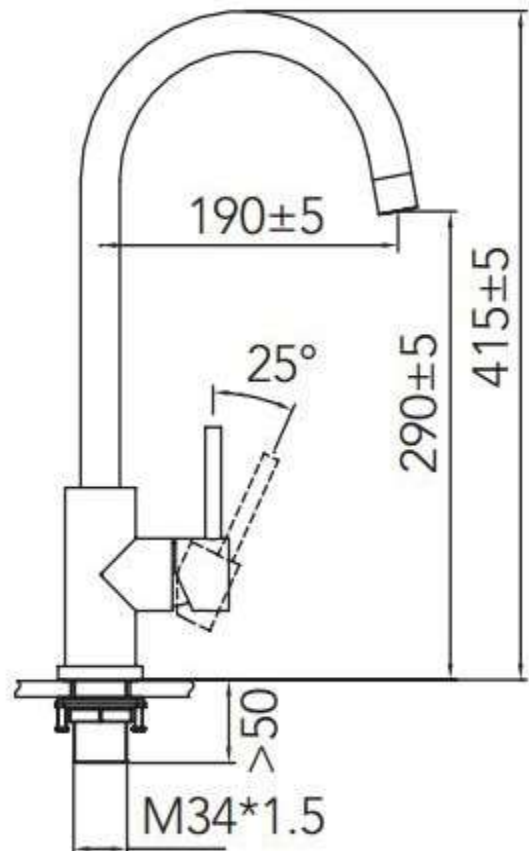

ZILVER
Concetti Italiani

Water Genius!

Zilver Stainless Steel Sink Mounted Kitchen Mixer

Item Code : **CL400W**

Description

STAINLESS STEEL SINK MOUNTED KITCHEN MIXER

For single hole installation

Cartridge: 1/2" Ceramic inclusive of

Faucet aerator

Stainless Steel handle

Minimum pressure 0.1 mpa/ 14.5psi/ 1ba

www.zilver.co