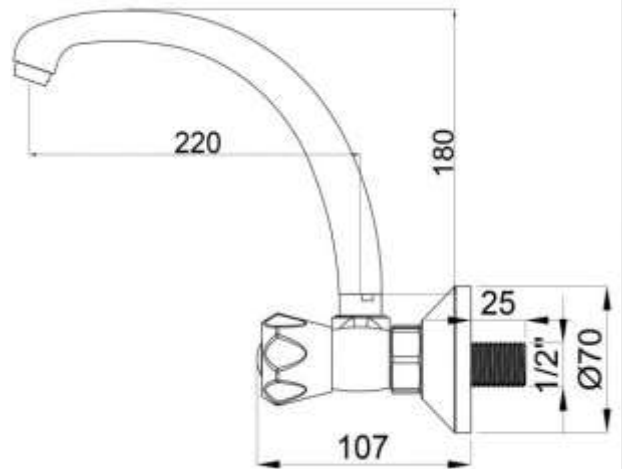

ZILVER
Concetti Italiani

Water Genius!

Zilver Wall Mounted Kitchen Mixer

Item Code :**GX9315T**

Description

If you want to add a little style to your kitchen, Our range of Kitchen tapware and sinks

will help you to make a statement.

Our Wall mounted double knob mixer is an excellent example of this, with heavy spout and durable handles.

Features

- For wall Installation
- Faucet aerator for water saving
- Zinc alloy Double handle
- Brass body
- Brass Heavy neck
- Chrome plating 0.2- 0.3 um
- Nickel plating 8 to 10 um
- recommended pressure 0.1mpa/14.5psi/1 bar