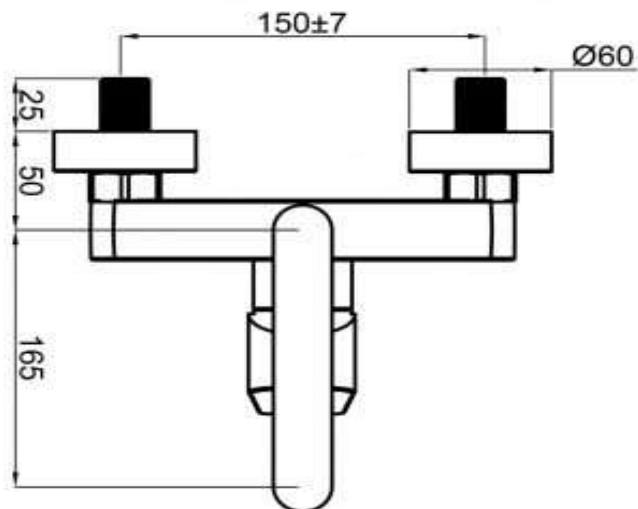

ZILVER
Concetti Italiani

Water Genius!

Zilver Wall Mounted Sink Mixer

Item Code: **GX9915T**