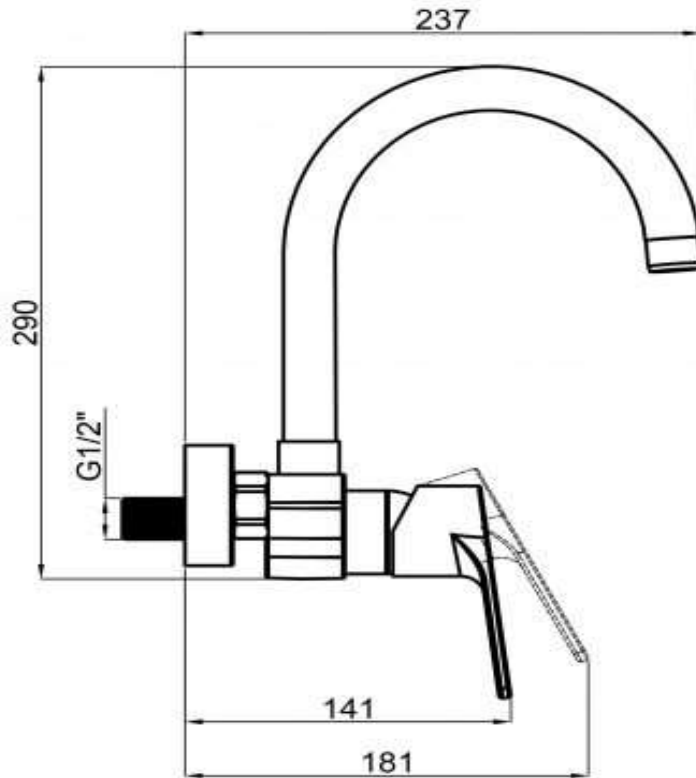

Our Wall mounted Single lever mixer is an excellent example of this, with heavy spout and durable handles.

Made in Turkey

Features

- For wall Installation
- Faucet aerator for water saving
- Single Lever handle
- Brass body
- Brass neck
- Chrome plating 0.2- 0.3 um
- Nickel plating 8 to 10 um
- recommended pressure 0.1mpa/14.5psi/1 ba

www.zilver.co

Made in Turkey

ZILVER
Concetti Italiani

Water Genius!

Zilver Wall Mounted Sink Mixer

Item Code: **GX9915T**

ZILVER
Concetti Italiani

Water Genius!

Zilver Wall Mounted Sink Mixer

Item Code: **GX9915T**

Description

If you want to add a little style to your kitchen, Our range of Kitchen tapware and sinks will help you to make a statement. Our Wall mounted Single lever mixer is an excellent example of this, with heavy spout and durable handles.

Features

- For wall Installation
- Faucet aerator for water saving
- Single Lever handle
- Brass body
- Brass neck
- Chrome plating 0.2- 0.3 um
- Nickel plating 8 to 10 um
- recommended pressure 0.1mpa/14.5psi/1 ba