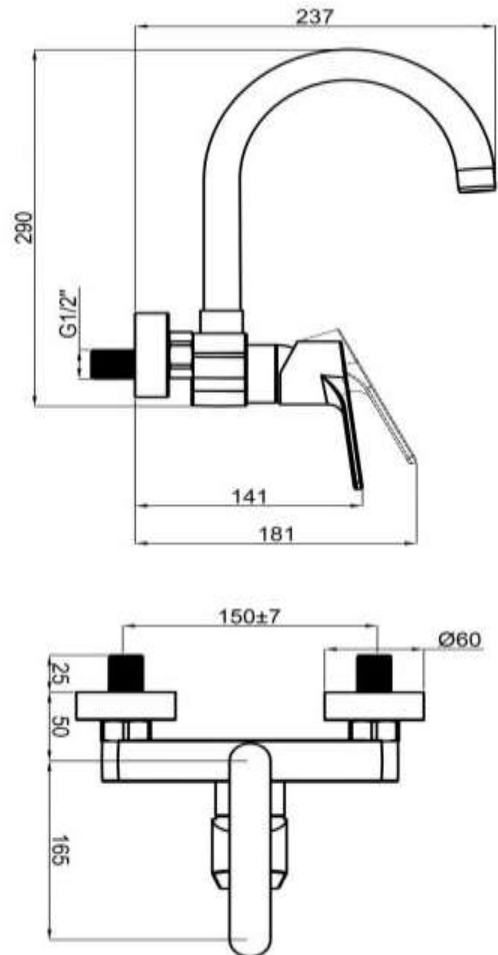

ZILVER
Concetti Italiani

Water Genius!

Zilver Wall Mounted Sink Mixer

Item Code: **GX9915T**

Description

If you want to add a little style to your kitchen, Our range of Kitchen tapware and sinks will help you to make a statement. Our Wall mounted Single lever mixer is an excellent example of this, with heavy spout and durable handles.

Features

- For wall Installation
- Faucet aerator for water saving
- Single Lever handle
- Brass body
- Brass neck
- Chrome plating 0.2- 0.3 um
- Nickel plating 8 to 10 um
- recommended pressure 0.1mpa/14.5psi/1 ba

www.zilver.co

Made in Turkey