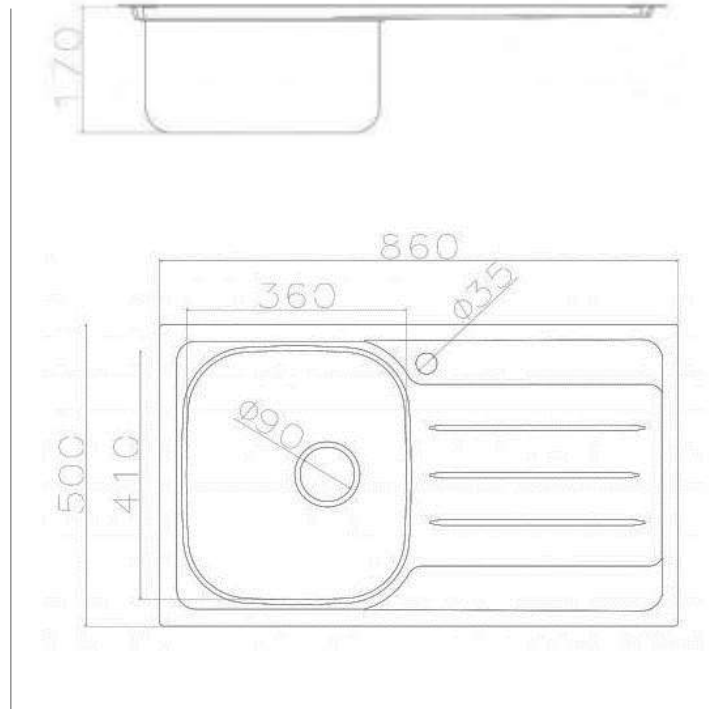

ZILVER
Concetti Italiani

Water Genius!

Zilver Single Bowl Single Tray Sink

Item Code :**OSLO 1000T**

Description

The kitchen has become the center of modern interiors, the heart of any home, the place where family ties are woven. ZILVER sinks, which can bring your kitchen in line with the latest trends. When it comes to innovation, material and manufacturing quality, constant search for new.

SINGLE BOWL SINGLE TRAY SINK

- Thickness : 0.8 mm
- Material : SUS 304
- Depth : 205 mm (8 inches)
- Size : (L) 860 mm (34 inches)
(W) 500 mm (20 inches)
- Surface : Matt

Accessories Include.

- 1 Waste set
- 2 Clips + Seal