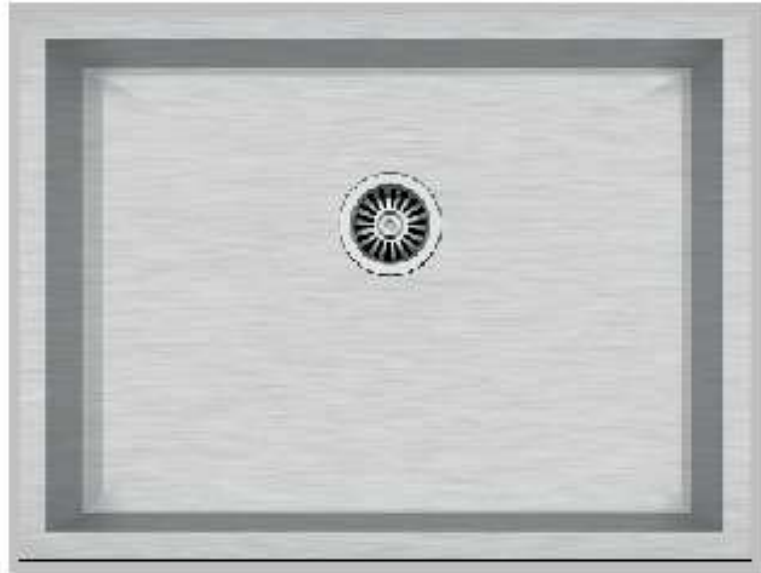

ZILVER
Concetti Italiani

Water Genius!

Zilver Single Bowl Sink
Item Code : **SYDNEY005**

Description

- Single Bowl Sink
- Thickness: 0.81 mm
- Material: SUS 304
- Depth: 254 mm (10 inches)
- Size: (L) 800 mm (32 inches), (W) 500 mm (20 inches)
Surface: polish
- Accessories Include.
 - 1 Waste set
 - 2 Clips + Seal