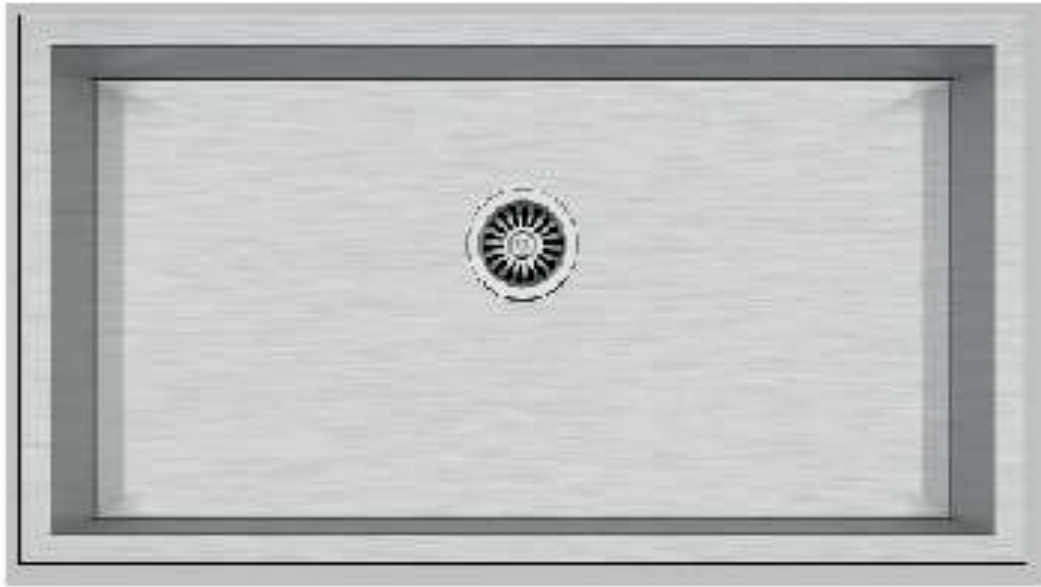

**ZILVER**  
Concetti Italiani

Water Genius!

## Zilver Single Bowl Sink

Item Code :**SYDNEY007**

### Description

- Single Bowl Sink
- Thickness: 0.81 mm
- Material: SUS 304
- Depth: 254 mm (10 inches)
- Size: (L) 800 mm (32 inches), (W) 500 mm (20 inches)
- Surface: Polish
- Accessories Include.
  - 1 Waste set
  - 2 Clips + Seal