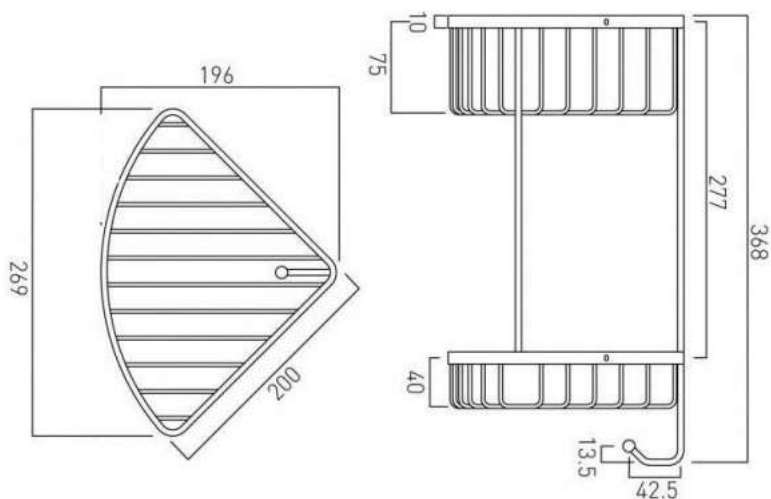

## Zilver Double Corner Basket Brass

Item Code : ZCB012

### Description

#### Zilver Large Double Triangular Corner Basket With Hook

This chrome finished corner basket features plenty of space to store your toiletries, alongside an integral hook and a design that would suit any bathroom style.