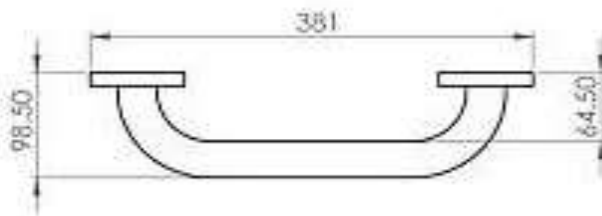

## Zilver Straight Grab Bar

Item Code : **ZGB01/ ZGB02/ ZGB03**

### Description

A practical and durable assistive product with a contemporary design. Helps to provide confidence and stability.

- Stainless steel
- chrome finish.
- Available sizes 300/375/470

[www.zilver.co](http://www.zilver.co)