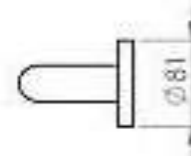

## Zilver Straight Grab Bar

Item Code : **ZGB01/ ZGB02/ ZGB03**

### Description

A practical and durable assistive product with a contemporary design. Helps to provide confidence and stability.

- Stainless steel
- chrome finish.
- Available sizes 300/375/470

[www.zilver.co](http://www.zilver.co)