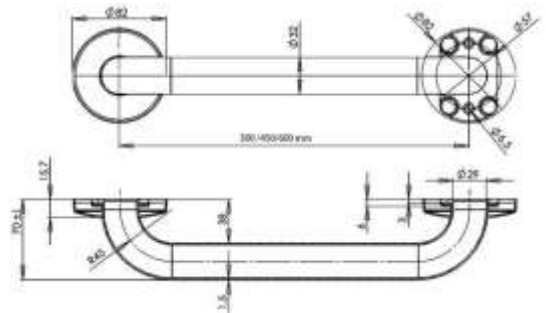

ZILVER
Concetti Italiani

Water Genius!

Zilver Grab Bar Straight

Item Code : ZHBS001,002

Description

Zilver Grab Bar Straight

Zilver offers a large selection of grab bars designed from stainless steel to provide a safe, durable and low cost solution to bathroom safety.

- Exposed Screw with cover
- Heavy Duty 304 Stainless Steel
- Safety Grip Finish (Peened)
- Brush Finished
- Size Available
- Item code ZHBS001 :Size 300mm x Ø 32mm (12 inches)