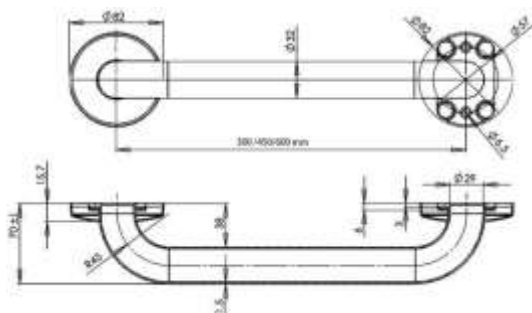

ZILVER
Concetti Italiani

Water Genius!

Zilver Grab Bar Straight

Item Code : **ZHBS003**

Description

Zilver Grab Bar Straight

Zilver offers a large selection of grab bars designed from stainless steel to provide a safe, durable and low cost solution to bathroom safety.

Exposed Screw with cover

- Heavy Duty 304 Stainless Steel
- Safety Grip Finish (Peened)
- Brush Finished
- Size Available :
- Item code ZHBS003 : Size 600mm x $\varnothing$ 32mm (24 inches)

www.zilver.co