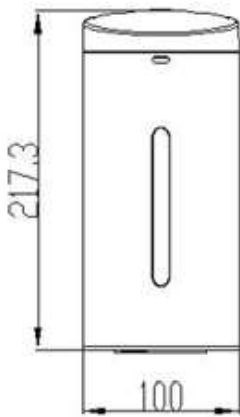

### Description

The Electronic Touch less Soap Dispenser in brushed stainless, consistently dispenses one (1-1.5ml) drop at a time. The unit operates on batteries for up to 15,000 cycles. The refillable reservoir may be used with quality bulk liquid soaps. The mechanism is a separate piece to prevent damage from the soap.

- Automatic Induction Soap Dispenser
- Material: Stainless Steel 304#
- Capacity: 500 ml
- Induction Distance: 3-10cm
- Soap Capacity/one time: 1-1.5ml
- Warranty: 1 year

[www.zilver.co](http://www.zilver.co)