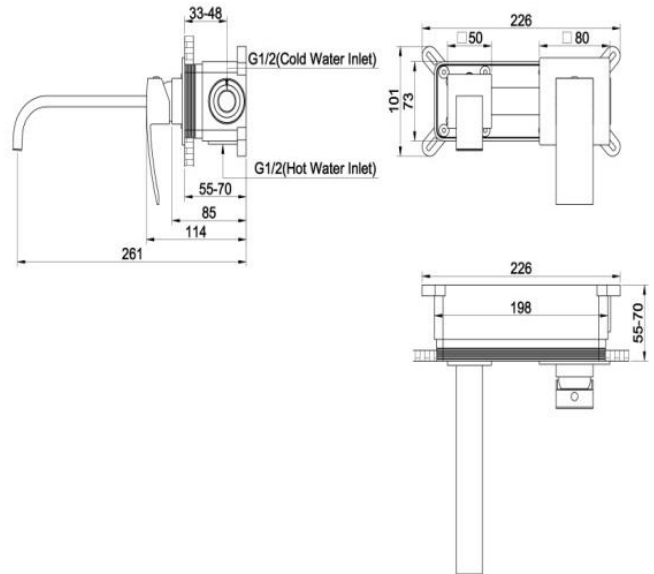

ZILVER[®]
Concetti Italiani

Water Genius!

Zilver Wave Two Hole Wall Basin Mixer

Item Code :02911

Description

WAVE TWO HOLE BASIN MIXER WALL MOUNTED

Zilver Wave two-hole sink tap has a practical range and can only be used with a concealed body which has to be separately purchased. Because the tap is built-in, the focus is entirely on its design. The tap consists of a spout and a handle to control the volume and temperature.

Features

Cartridge : 35 mm Ceramic with Brass Stick inclusive of Concealed body

Chrome plating 0.2-0.3 micrometer

Nickel Plating 8-10 micrometer

Minimum pressure 0.1 mpa /14.5psi/ 1bar

www.zilver.co