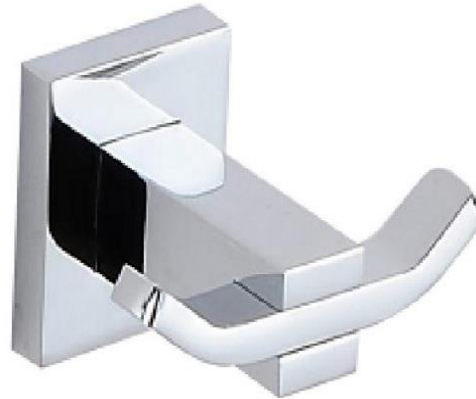

ZILVER[®]
Concetti Italiani

Water Genius!

Zilver Coat Hook

Item Code :0911

Description

For classic good looks, choose from our Square range of accessories. The charming Double coat hook is an ideal product to hold clothes. But don't be charmed by their looks alone – these accessories are made in chrome dipped so you can be bowled over by their quality too

Features

- Hidden screw
- L key fixing system
- Chrome plated.
- Size 24" (600mm)

www.zilver.co