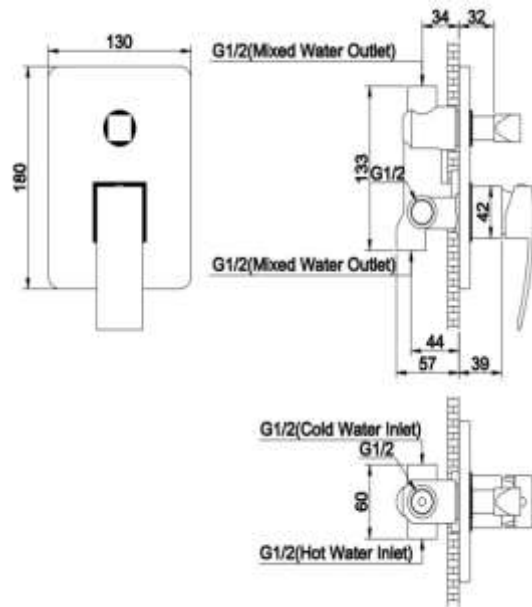

# Zilver Wave Concealed Bath Mixer

Item Code BE705

Zilver Wave concealed bath Mixer a practical range and can only be used with a concealed body which has to be separately purchased. It has a two way diverter for using with head shower and Bath spout.

Cartridge : 35 mm Ceramic with Brass Stick inclusive of Metal Lever

Manual Diverter: Bath/Shower

ABS cover Plate

Fixing Set

Chrome plating 0.2-0.3 micrometer

Nickel Plating 8-10 micrometer

Minimum pressure 0.1 mpa /14.5psi/ 1bar