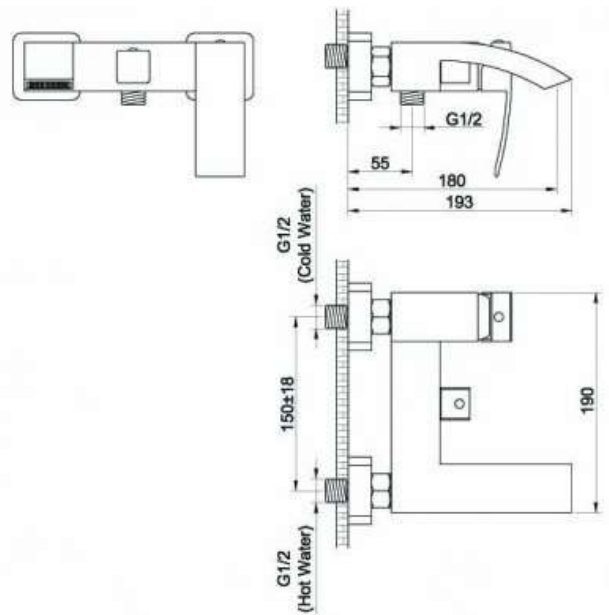

## Zilver Wave Bath Mixer Only Body

Item Code :**BSB1283**

### Description

Zilver Wave Bath Mixer

Slender and majestically upright, Its smooth finish gives it a royal feel

- Single lever bath Mixer 1/2"
- Cartridge : 35mm Ceramic with Brass Stick
- S Union & cover plates
- Manual two way Diverter
- Bath/shower in 1/2" outlet
- Chrome plating 0.2-0.3  $\mu\text{m}$
- Nickel plating 8-10  $\mu\text{m}$
- Minimum pressure 0.1 mpa /14.5psi/1bar