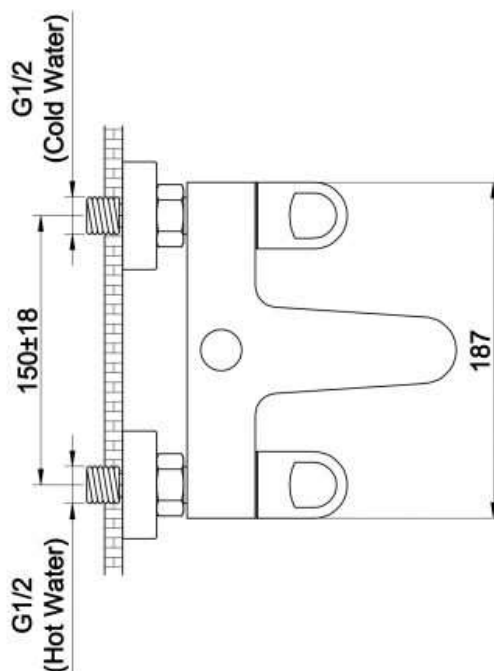

ZILVER
Concetti Italiani

Water Genius!

Zilver Rome Bath Mixer

Item Code : **DU200**

Description

Zilver Rome Bath Mixer

- Single lever bath Mixer 1/2"
- Brass full turn spindle
- S Union & cover plats
- Manual two way Diverter
- Bath/shower in 1/2" outlet
- Chrome plating 0.2-0.3 μm
- Nickel plating 8-10 μm
- Minimum pressure 0.1 mpa /14.5psi/1bar