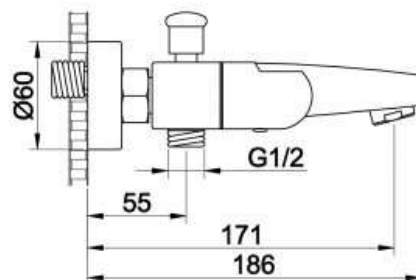

ZILVER
Concetti Italiani

Water Genius!

Zilver Rome Bath Mixer

Item Code : **DU200**

Description

Zilver Rome Bath Mixer

- Single lever bath Mixer 1/2"
- Brass full turn spindle
- S Union & cover plats
- Manual two way Diverter
- Bath/shower in 1/2" outlet
- Chrome plating 0.2-0.3 μm
- Nickel plating 8-10 μm
- Minimum pressure 0.1 mpa /14.5psi/1bar