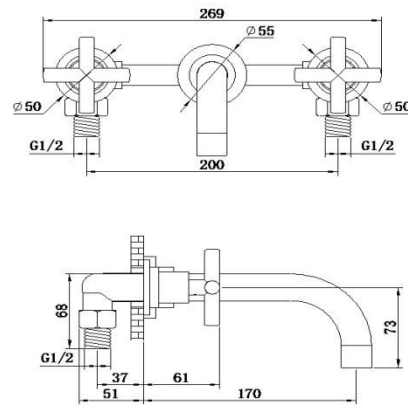

## Description

BRIGHT WASH BASIN MIXER WALL MOUNTED

A stylish way to make a statement, *3 hole basin taps* have two separate controls and one central spout. Zilver bright series is one of its kind

## Features

3 Hole projection 170 mm

Aerator @ 2.2 gpm max. @ 60 psi

Chrome plating 0.2-0.3 micrometer

Nickel Plating 8-10 micrometer

Minimum pressure 0.1 mpa/ 14.5 psi / 1 bar

[www.zilver.co](http://www.zilver.co)