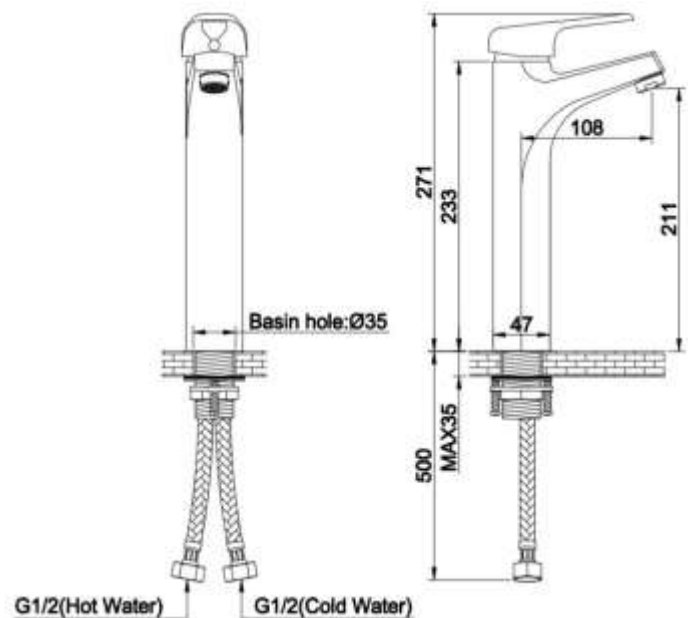

ZILVER
Concetti Italiani

Water Genius!

Zilver Ecoloop Single Lever Long Basin Mixer 1/2"

Item Code :ED119L

ECOLOOP SINGLE LEVER LONG BASIN MIXER 1/2"

For Single Hole Installation.

Features

- Cartridge : 35 mm Ceramic with Brass Stick inclusive of
- Flexible Connection hoses with brass nuts
- Aerator @2.2 gpm max. @60psi
- Chrome plating 0.2-0.3 micrometer
- Nickel Plating 8-10 micrometer
- Minimum pressure 0.1 mpa /14.5psi/ 1bar