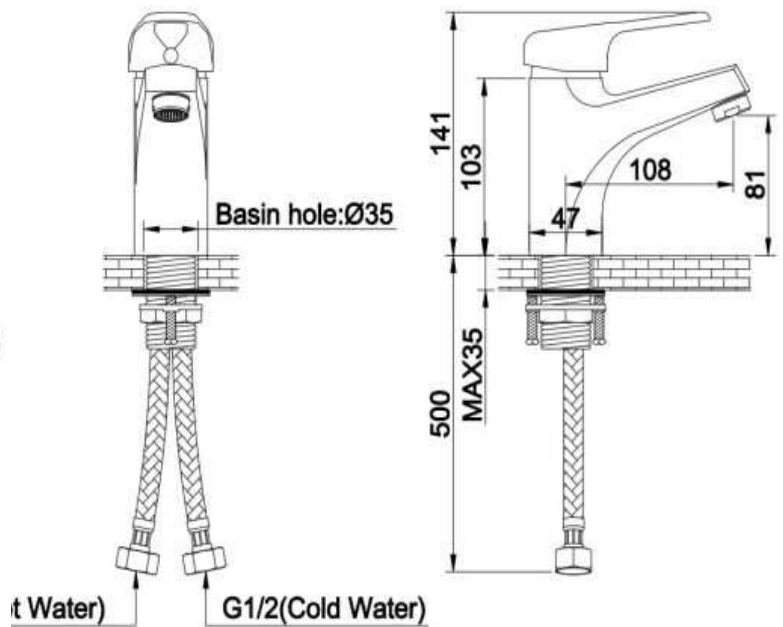

## Zilver EcoLoop Single Lever Normal Basin Mixer

Item Code : **ED119**

#### ECOLOOP SINGLE LEVER NORMAL BASIN MIXER

For Single Hole Installation

- Cartridge : 40 mm Ceramic with Brass Stick inclusive of
- Flexible Connection hoses with brass nuts
- Aerator @2.2 gpm max. @60psi
- Chrome plating 0.2-0.3 micrometer
- Nickel Plating 8-10 micrometer
- Minimum pressure 0.1 mpa /14.5psi/ 1bar