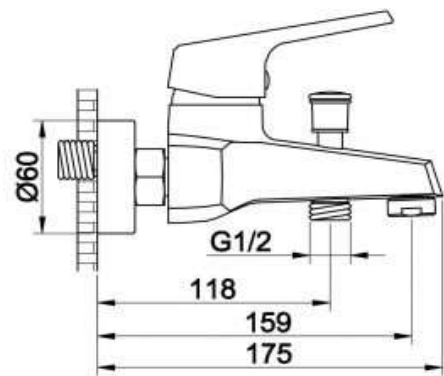

### Description

Econeue Single lever bath mixer 1/2"

Cartridge : 40 mm Ceramic with Brass Stick  
inclusive of S Union & cover plates

Chrome plating 0.2-0.3  $\mu\text{m}$

Nickel plating 8-10  $\mu\text{m}$