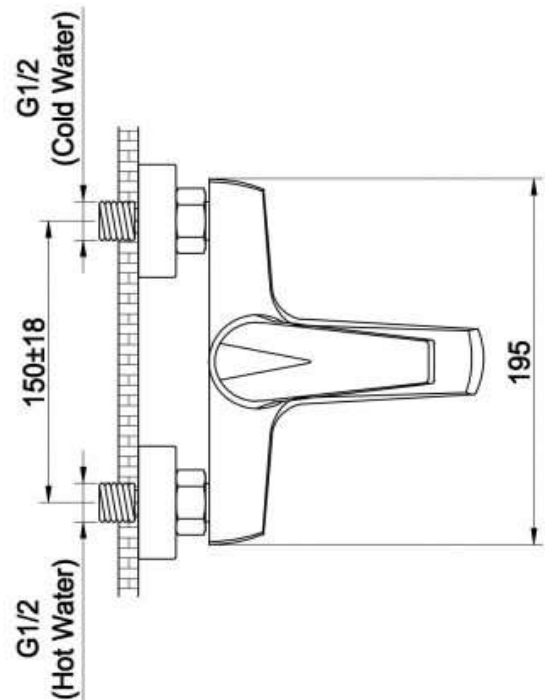

### Description

Econeue Single lever bath mixer 1/2"

Cartridge : 40 mm Ceramic with Brass Stick  
inclusive of S Union & cover plates

Chrome plating 0.2-0.3  $\mu\text{m}$

Nickel plating 8-10  $\mu\text{m}$