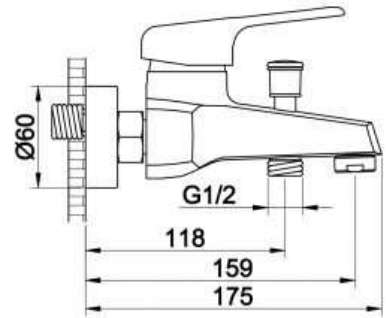

ZILVER
Concetti Italiani

Water Genius!

Zilver Ecooop Bath Mixer

Item Code : **ED319N**

Description

Zilver Ecooop Bath

- Single lever bath Mixer 1/2"
- Cartridge : 40 mm Ceramic with Brass Stick
- S Union & cover plates
- Manual two way Diverter
- Bath/shower in 1/2" outlet
- Chrome plating 0.2-0.3 µm
- Nickel plating 8-10 µm
- Minimum pressure 0.1 mpa /14.5psi/1bar