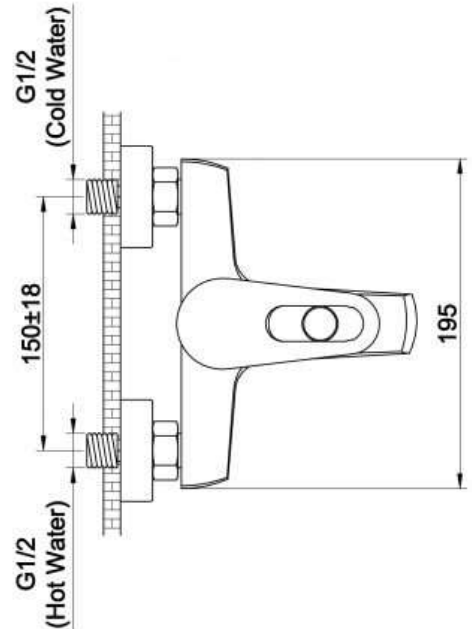

ZILVER
Concetti Italiani

Water Genius!

Zilver Ecooop Bath Mixer

Item Code : **ED319N**

Description

Zilver Ecooop Bath

- Single lever bath Mixer 1/2"
- Cartridge : 40 mm Ceramic with Brass Stick
- S Union & cover plates
- Manual two way Diverter
- Bath/shower in 1/2" outlet
- Chrome plating 0.2-0.3 µm
- Nickel plating 8-10 µm
- Minimum pressure 0.1 mpa /14.5psi/1bar