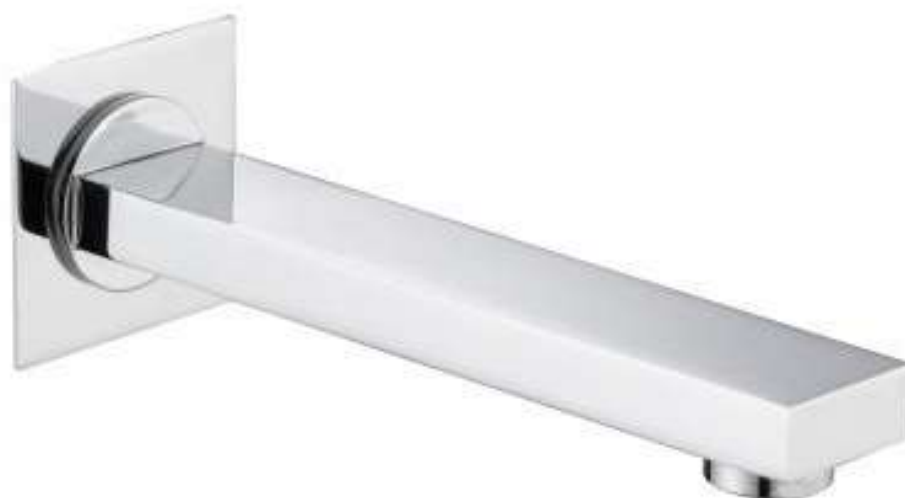

**ZILVER**  
Concetti Italiani

Water Genius!

## Zilver Square Bath Spout

Item Code : **ED522**

### **Description**

Zilver offers an exceptionally minimal look, created by straight lines and basic shapes designed to make an eye-catching design statement in your bathroom.

In addition to the tapware collection is matching bathroom accessories and shower components to complete the look.

Size: ½"

Chrome finish

[www.zilver.co](http://www.zilver.co)