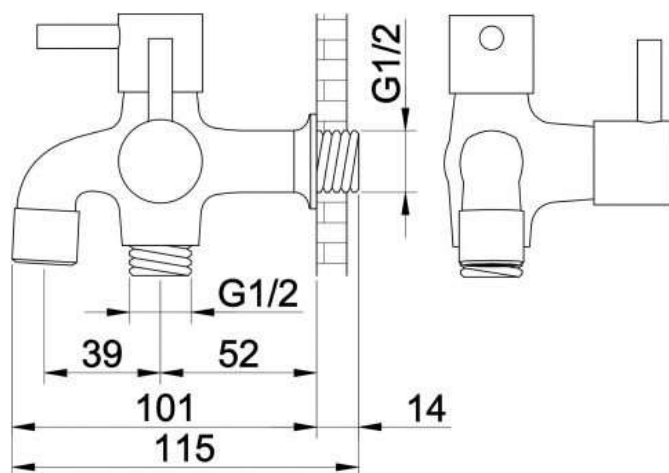

## Zilver Double Bib Cock

Item Code : **ES08**

### Description

Zilver Double bib cock, is an ideal product for toilet shower control . Its two know is convenient and durable