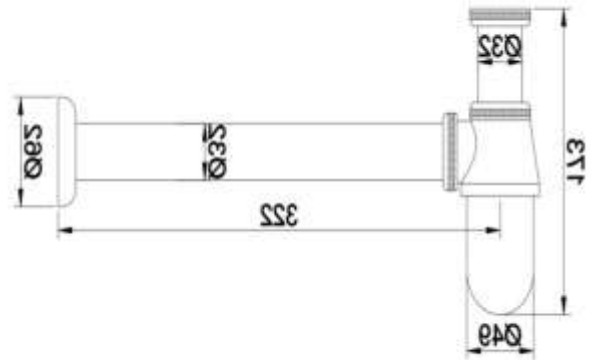

ZILVER
Concetti Italiani

Water Genius!

Zilver Bottle Trap 1 1/4

Item Code :EX024

Description

Bottle Trap

Features

1 1/4 x 1 1/4 Inch
Finish Chrome plated