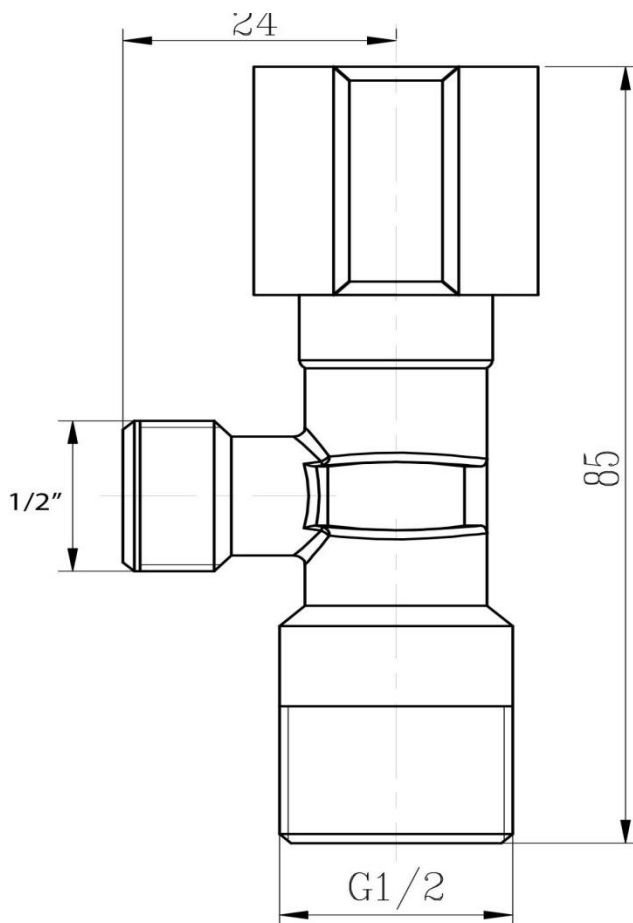

ZILVER[®]
Concetti Italiani

Water Genius!

Zilver Angle Valve 1/2"

Item Code GX6016

Product Description

Zilver Angle Valve 1/2"

Brass cover

Chrome finish