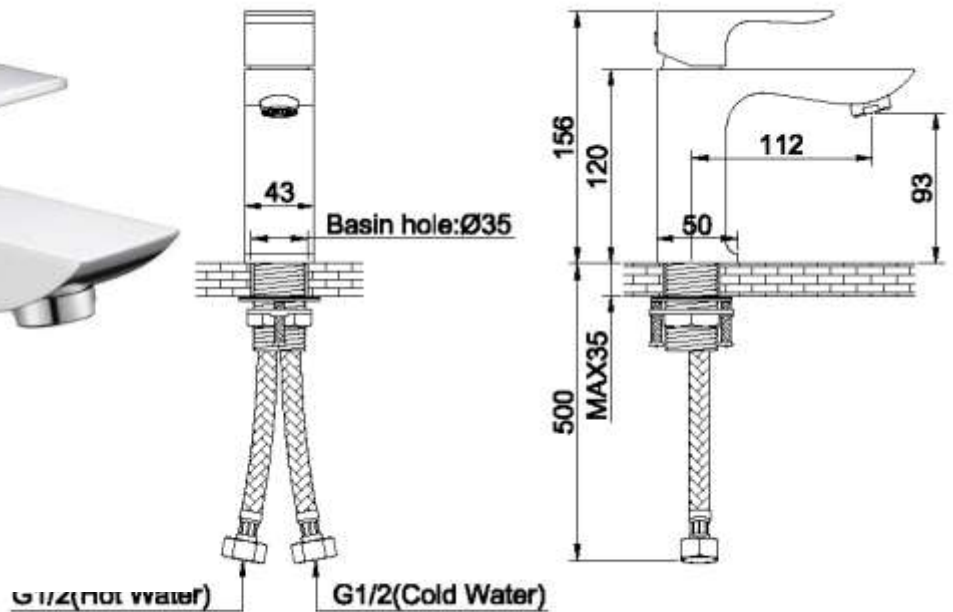

ZILVER
Concetti Italiani

Water Genius!

Zilver Rio Single Lever Basin Mixer

Item Code : **HD1001**

Description

Zilver Rio Series Unorthodox curves with the finesse gives RIO a distinctive aura.

Cartridge : 35mm Ceramic with brass stick inclusive of Flexible connection hoses with brass nuts

Aerator @ 2.2 gpm max . @ 60 psi

Chrome plating 0.2-0.3um

Nickel plating 8-10um

Minimum pressure 0.1 mpa / 14.5 psi / 1 bar

www.zilver.co