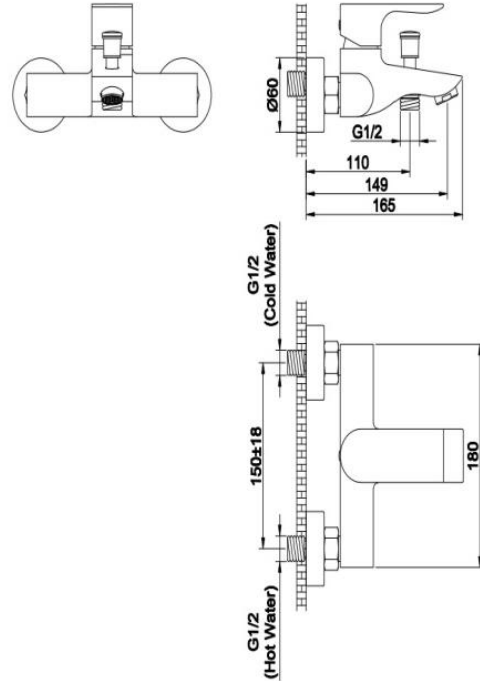

ZILVER
Concetti Italiani

Water Genius!

Zilver Rio Single Lever Bath Mixer

Item Code :HD200A

Description

RIO SINGLE LEVER BATH MIXER 1/2"

Zilver Rio Series Unorthodox curves with the finesse gives RIO a distinctive aura.

Cartridge : 40 mm Ceramic with Brass Stick inclusive of

Features

Manual two way Diverter bath/shower

S Union and cover plates

Aerator @2.2 gpm max. @60psi

Chrome plating 0.2-0.3 micrometer

Nickel Plating 8-10 micrometer

Minimum pressure 0.1 mpa /14.5psi/ 1bar

www.zilver.co