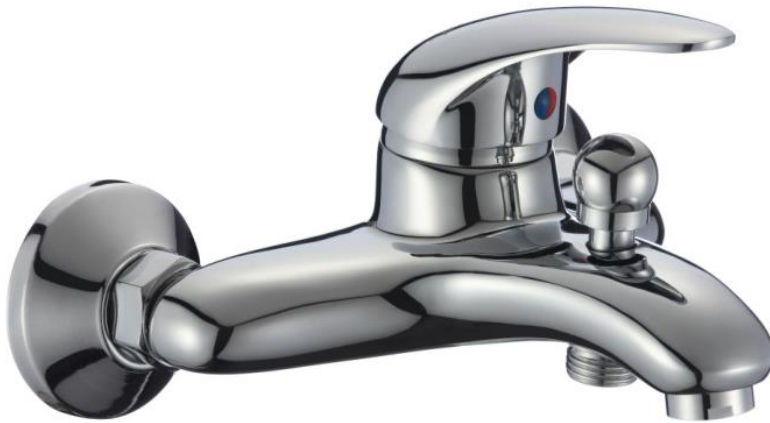

ZILVER[®]
Concetti Italiani

Water Genius!

Zilver Value Bath Mixer 1/2"

Item Code MT80133

Zilver Value Bath Mixer

Zilver Value Single Lever Bath Mixer is part of the simple yet effective Value Single Lever range. This tap boasts flowing lines and a polished chrome finish, it also offers a temperature guide to ensure you are getting your desired temperature.

Cartridge : 35 mm Ceramic inclusive of
S Union and cover plates
Manual two way Diverter bath/ shower
Aerator @2.2 gpm max. @60psi
Chrome plating 0.2-0.3 micrometer
Nickel Plating 8-10 micrometer
Minimum pressure 0.1 mpa /14.5psi/ 1bar