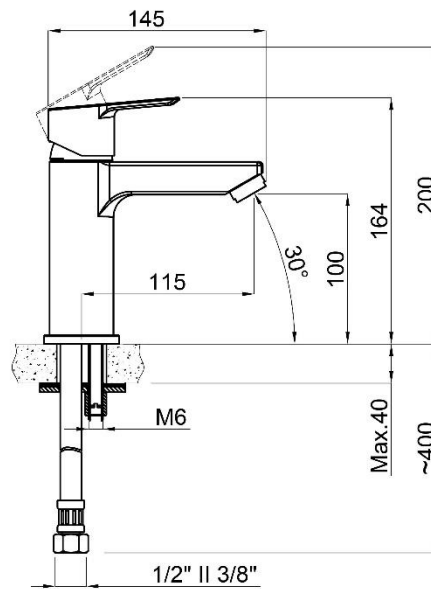

ZILVER®
Concetti Italiani

Water Genius!

Zilver Ankara Basin Mixer

Item Code :ZANK1001

Description

Zilver Ankara Series Stylishly Designed Geometric Shapes & Subtle Rounded Edges. A contemporary design combining geometric lines with rounded edges.

Features :

- •Cartridge : 35mm Ceramic
- •Inclusive of Flexible connection hoses with brass nuts
- •Chrome plating: 0.5 μm
- •Nickel plating : 14 μm
- •Minimum pressure 0.1 mpa /14.5psi/1bar
- •Warranty : 5 years