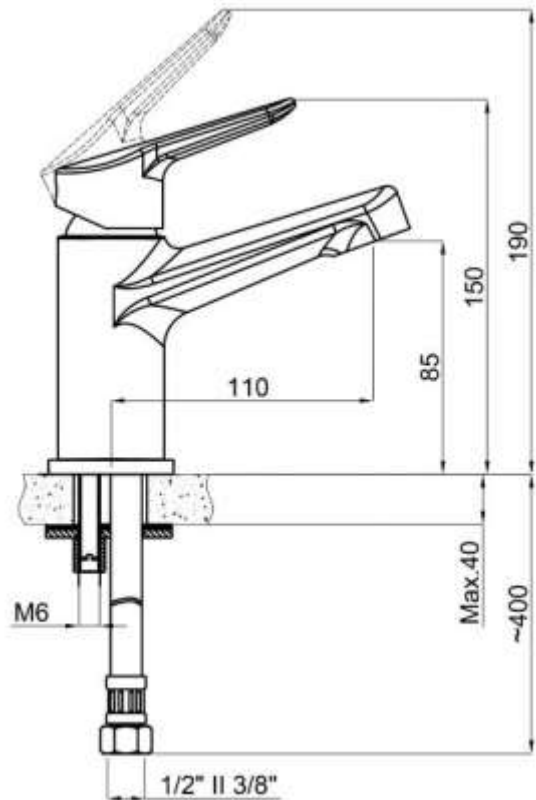

ZILVER
Concetti Italiani

Water Genius!

Zilver Fludo Basin Mixer

Item Code : **ZFLD1001**

Description

Zilver Fludo Series There is one art, no more, no less. Fludo is simply lucid with soft edges and curves that define the simplicity with elegance.

FEATURES

- Cartridge : 35mm Ceramic
- inclusive of Flexible connection hoses with brass nuts
- Chrome plating 0.5 μm
- Nickel plating 14 μm
- Minimum pressure 0.1 mpa /14.5psi/1bar

www.zilver.co

Made In Turkey