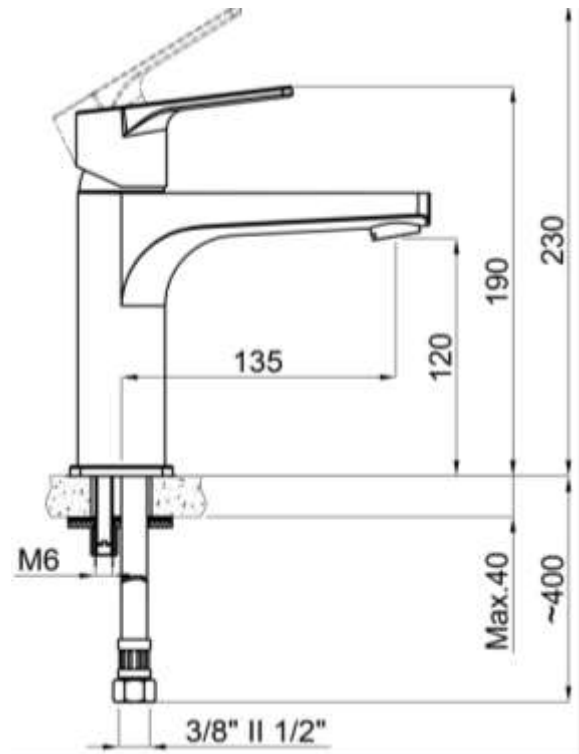

## Zilver Istanbul Basin Mixer

Item Code :ZIST1001

Zilver Istanbul combines ergonomics & emotional appeal in a compact form, excluding a unique feeling of sensuousness in the bathroom

### Features

- For Single Hole Installation
- Cartridge : 35 mm Ceramic with Brass Stick inclusive of
- Flexible connection hoses with brass nuts
- Chrome plating 0.5  $\mu\text{m}$
- Nickel plating 14  $\mu\text{m}$
- Minimum pressure 0.1 mpa /14.5 psi/1 ba