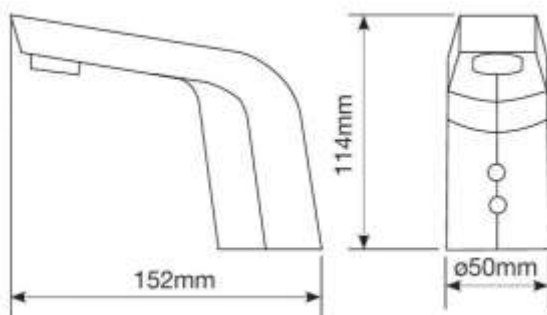

## Zilver Sensor Tap

Item Code : **ZY8155AD**

- **Description**

- Brass Body

- Flexible connection hose with brass nuts

- Faucet aerator

- Chrome plating 0.2-0.3 micrometer

- Nickel Plating 8-10 micrometer