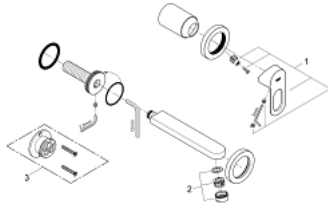

20 289 000 GROHE BAULOOP 2-HOLE BASIN MIXER

PRODUCT DESCRIPTION

- wall mounted
- set for final installation and concealed body
- **GROHE Longlife** 35 mm ceramic cartridge
- **GROHE StarLight** chrome finish
- mousseur
- centre distance 110 mm
- projection 171 mm

20 289 000 **GROHE BAULOOP 2-HOLE BASIN MIXER**

SPARE PARTS

1: lever (Order-nr. 46778000)

2: Mousseur (Order-nr. 13929000)

3: Extension (Order-nr. 46627000)*

* Optional accessories