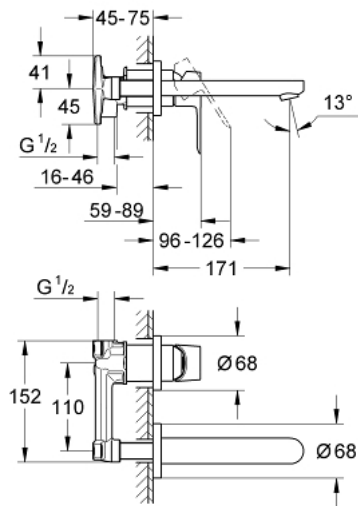

20 289 000 GROHE BAULOOP 2-HOLE BASIN MIXER

PRODUCT DESCRIPTION

- wall mounted
- set for final installation and concealed body
- **GROHE Longlife** 35 mm ceramic cartridge
- **GROHE StarLight** chrome finish
- mousseur
- centre distance 110 mm
- projection 171 mm

20 289 000 **GROHE BAULOOP 2-HOLE BASIN MIXER**

SPARE PARTS

1: lever (Order-nr. 46778000)

2: Mousseur (Order-nr. 13929000)

3: Extension (Order-nr. 46627000)*

* Optional accessories