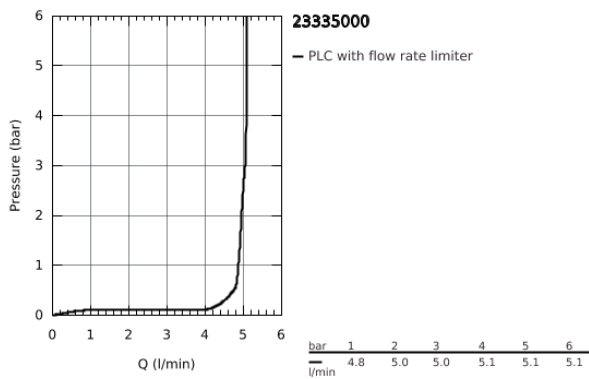

23 335 000 **BAULOOP BASIN MIXER 1/2"**
S-SIZE

PRODUCT DESCRIPTION

- monobloc installation
- metal lever
- GROHE Longlife 28 mm ceramic cartridge
- **GROHE StarLight** chrome finish
- **GROHE EcoJoy** mousseur 5.7 l/min
- rapid installation system
- plastic pop-up waste set 1 1/4"
- flexible connection hoses

23 335 000 **BAULoop BASIN MIXER 1/2"**
S-SIZE

SPARE PARTS

- 1: Lever (Order-nr. 46695000)
- 2: Cartridge (Order-nr. 46580000)
- 3: Pop-up rod (Order-nr. 46739000)
- 4: Mousseur (Order-nr. 48159000)
- 5: Shank mounting kit (Order-nr. 46249000)
- 6: Waste set 1 1/4" (Order-nr. 28910000)
- 6.1: Plug (Order-nr. 07182000)
- 6.2: Eccentric rod (Order-nr. 07052000)
- 7: Mounting wrench (Order-nr. 19017000)*
- 8: Eccentric rod (Order-nr. 07341000)*