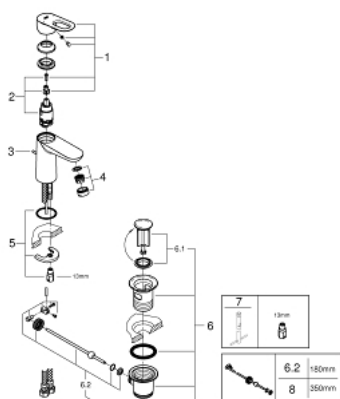

23 335 000 **BAULOOP BASIN MIXER 1/2"**
S-SIZE

PRODUCT DESCRIPTION

- monobloc installation
- metal lever
- GROHE Longlife 28 mm ceramic cartridge
- **GROHE StarLight** chrome finish
- **GROHE EcoJoy** mousseur 5.7 l/min
- rapid installation system
- plastic pop-up waste set 1 1/4"
- flexible connection hoses

23 335 000 **BAULoop BASIN MIXER 1/2"**
S-SIZE

SPARE PARTS

- 1: Lever (Order-nr. 46695000)
- 2: Cartridge (Order-nr. 46580000)
- 3: Pop-up rod (Order-nr. 46739000)
- 4: Mousseur (Order-nr. 48159000)
- 5: Shank mounting kit (Order-nr. 46249000)
- 6: Waste set 1 1/4" (Order-nr. 28910000)
- 6.1: Plug (Order-nr. 07182000)
- 6.2: Eccentric rod (Order-nr. 07052000)
- 7: Mounting wrench (Order-nr. 19017000)*
- 8: Eccentric rod (Order-nr. 07341000)*