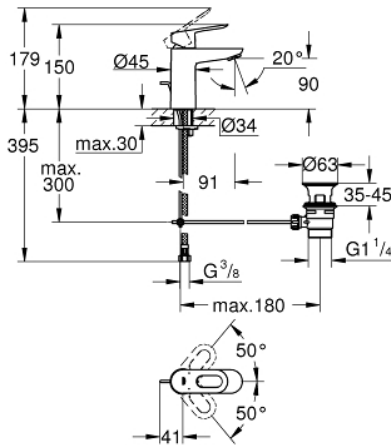

23 335 000 **BAULOOP BASIN MIXER 1/2"**
S-SIZE

PRODUCT DESCRIPTION

- monobloc installation
- metal lever
- GROHE Longlife 28 mm ceramic cartridge
- **GROHE StarLight** chrome finish
- **GROHE EcoJoy** mousseur 5.7 l/min
- rapid installation system
- plastic pop-up waste set 1 1/4"
- flexible connection hoses

23 335 000 **BAULoop BASIN MIXER 1/2"**
S-SIZE

SPARE PARTS

- 1: Lever (Order-nr. 46695000)
- 2: Cartridge (Order-nr. 46580000)
- 3: Pop-up rod (Order-nr. 46739000)
- 4: Mousseur (Order-nr. 48159000)
- 5: Shank mounting kit (Order-nr. 46249000)
- 6: Waste set 1 1/4" (Order-nr. 28910000)
- 6.1: Plug (Order-nr. 07182000)
- 6.2: Eccentric rod (Order-nr. 07052000)
- 7: Mounting wrench (Order-nr. 19017000)*
- 8: Eccentric rod (Order-nr. 07341000)*