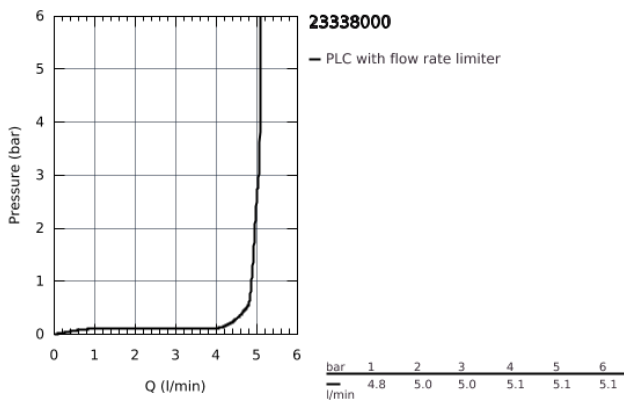

23 338 000 **BAULOOP BIDET MIXER 1/2"**

**PRODUCT DESCRIPTION**

- monobloc installation
- metal lever
- GROHE Longlife 28 mm ceramic cartridge
- **GROHE StarLight** chrome finish
- **GROHE EcoJoy** mousseur 5.7 l/min
- rapid installation system
- with ball joint
- pop-up waste set 1 1/4"
- flexible connection hoses

## 23 338 000 BAULoop BIDET MIXER 1/2"