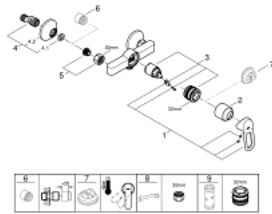

23 634 000 **GROHE BAULOOP SINGLE-LEVER SHOWER MIXER 1/2"**

PRODUCT DESCRIPTION

- wall mounted
- **GROHE Longlife** 35 mm ceramic cartridge
- **GROHE StarLight** chrome finish
- shower bottom outlet 1/2"
- S-unions
- metal wall escutcheon

23 634 000 GROHE BAULOOP SINGLE-LEVER SHOWER MIXER 1/2"

SPARE PARTS

- 1: Lever (Order-nr. 46961000)
 - 2: Cap (Order-nr. 46899000)
 - 3: Cartridge (Order-nr. 46374000)
 - 4: S-union (Order-nr. 12075000)
 - 4.1: Seal (Order-nr. 0138600M)
 - 4.2: Escutcheon (Order-nr. 0221000M)
 - 5: Screw connection 1/2" (Order-nr. 45044000)
 - 6: Extension 3/4", 20 mm (Order-nr. 0713000M)*
 - 7: Temperature limiter (Order-nr. 46375000)*
 - 8: Special spanner (Order-nr. 19377000)*
 - 9: Socket Spanner (Order-nr. 19332000)*
- * Optional accessories