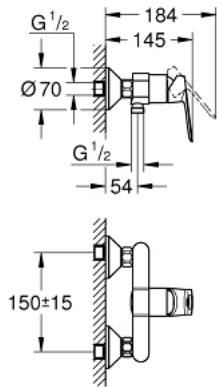

23 634 000 **GROHE BAULOOP SINGLE-LEVER SHOWER MIXER 1/2"**

PRODUCT DESCRIPTION

- wall mounted
- **GROHE Longlife** 35 mm ceramic cartridge
- **GROHE StarLight** chrome finish
- shower bottom outlet 1/2"
- S-unions
- metal wall escutcheon

23 634 000 GROHE BAULOOP SINGLE-LEVER SHOWER MIXER 1/2"

SPARE PARTS

- 1: Lever (Order-nr. 46961000)
 - 2: Cap (Order-nr. 46899000)
 - 3: Cartridge (Order-nr. 46374000)
 - 4: S-union (Order-nr. 12075000)
 - 4.1: Seal (Order-nr. 0138600M)
 - 4.2: Escutcheon (Order-nr. 0221000M)
 - 5: Screw connection 1/2" (Order-nr. 45044000)
 - 6: Extension 3/4", 20 mm (Order-nr. 0713000M)*
 - 7: Temperature limiter (Order-nr. 46375000)*
 - 8: Special spanner (Order-nr. 19377000)*
 - 9: Socket Spanner (Order-nr. 19332000)*
- * Optional accessories