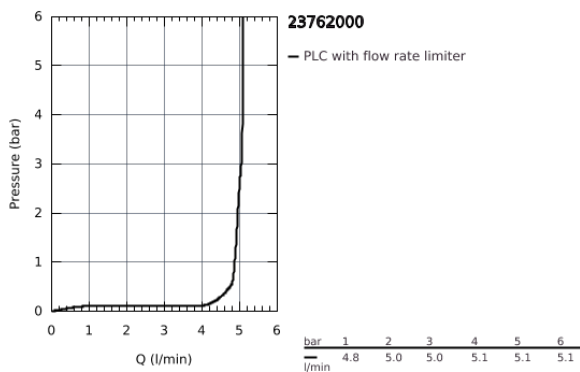

23 762 000 **BAULoop BASIN MIXER 1/2"**
M-SIZE

PRODUCT DESCRIPTION

- monobloc installation
- metal lever
- GROHE Longlife 28 mm ceramic cartridge
- **GROHE StarLight** chrome finish
- **GROHE EcoJoy** mousseur 5.7 l/min
- rapid installation system
- plastic pop-up waste set 1 1/4"
- flexible connection hoses

23 762 000 **BAULOOP BASIN MIXER 1/2"**
M-SIZE

SPARE PARTS

- 1: Lever (Order-nr. 46695000)
- 2: Fitting ring (Order-nr. 46715000)
- 3: Cartridge (Order-nr. 46580000)
- 4: Pop-up rod (Order-nr. 46739000)
- 5: Mousseur (Order-nr. 48159000)
- 6: Shank mounting kit (Order-nr. 46249000)
- 7: Waste set 1 1/4" (Order-nr. 28910000)
- 7.1: Plug (Order-nr. 07182000)
- 7.2: Eccentric rod (Order-nr. 07052000)
- 8: Eccentric rod (Order-nr. 07341000)*
- 9: Mounting wrench (Order-nr. 19017000)*