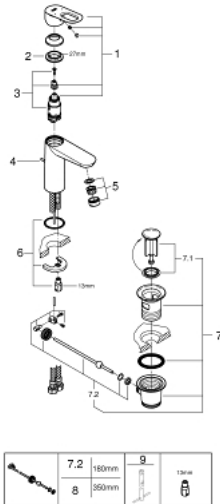

23 762 000 **BAULoop BASIN MIXER 1/2"**
M-SIZE

PRODUCT DESCRIPTION

- monobloc installation
- metal lever
- GROHE Longlife 28 mm ceramic cartridge
- **GROHE StarLight** chrome finish
- **GROHE EcoJoy** mousseur 5.7 l/min
- rapid installation system
- plastic pop-up waste set 1 1/4"
- flexible connection hoses

23 762 000 **BAULOOP BASIN MIXER 1/2"**
M-SIZE

SPARE PARTS

- 1: Lever (Order-nr. 46695000)
- 2: Fitting ring (Order-nr. 46715000)
- 3: Cartridge (Order-nr. 46580000)
- 4: Pop-up rod (Order-nr. 46739000)
- 5: Mousseur (Order-nr. 48159000)
- 6: Shank mounting kit (Order-nr. 46249000)
- 7: Waste set 1 1/4" (Order-nr. 28910000)
- 7.1: Plug (Order-nr. 07182000)
- 7.2: Eccentric rod (Order-nr. 07052000)
- 8: Eccentric rod (Order-nr. 07341000)*
- 9: Mounting wrench (Order-nr. 19017000)*