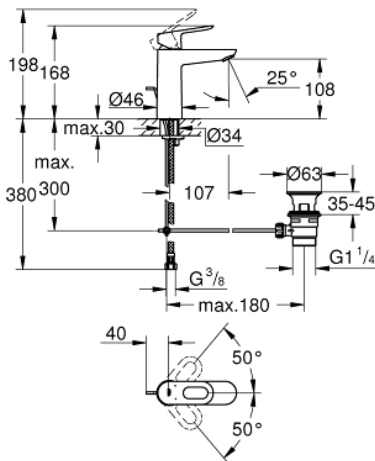

23 762 000 **BAULoop BASIN MIXER 1/2"**
M-SIZE

PRODUCT DESCRIPTION

- monobloc installation
- metal lever
- GROHE Longlife 28 mm ceramic cartridge
- **GROHE StarLight** chrome finish
- **GROHE EcoJoy** mousseur 5.7 l/min
- rapid installation system
- plastic pop-up waste set 1 1/4"
- flexible connection hoses

23 762 000 **BAULOOP BASIN MIXER 1/2"**
M-SIZE

SPARE PARTS

- 1: Lever (Order-nr. 46695000)
- 2: Fitting ring (Order-nr. 46715000)
- 3: Cartridge (Order-nr. 46580000)
- 4: Pop-up rod (Order-nr. 46739000)
- 5: Mousseur (Order-nr. 48159000)
- 6: Shank mounting kit (Order-nr. 46249000)
- 7: Waste set 1 1/4" (Order-nr. 28910000)
- 7.1: Plug (Order-nr. 07182000)
- 7.2: Eccentric rod (Order-nr. 07052000)
- 8: Eccentric rod (Order-nr. 07341000)*
- 9: Mounting wrench (Order-nr. 19017000)*