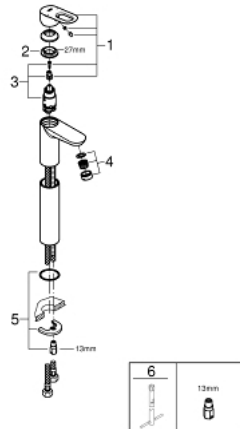

23 764 000 BAULOOP BASIN MIXER 1/2" XL-SIZE

PRODUCT DESCRIPTION

- monobloc installation
- **for free-standing basins**
- metal lever
- GROHE Longlife 28 mm ceramic cartridge
- **GROHE StarLight** chrome finish
- **GROHE EcoJoy** mousseur 5.7 l/min
- rapid installation system
- smooth body
- flexible connection hoses

23 764 000 **BAULOOP BASIN MIXER 1/2"**
XL-SIZE

SPARE PARTS

- 1: Lever (Order-nr. 46695000)
 - 2: Fitting ring (Order-nr. 46715000)
 - 3: Cartridge (Order-nr. 46580000)
 - 4: Mousseur (Order-nr. 48159000)
 - 5: Shank mounting kit (Order-nr. 46249000)
 - 6: Mounting wrench (Order-nr. 19017000)*
- * Optional accessories