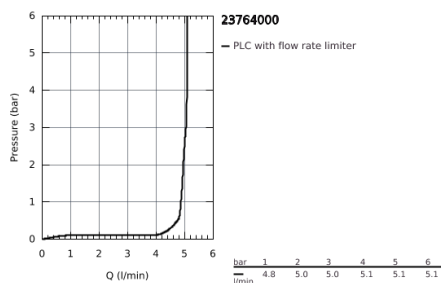

23 764 000 BAULOOP BASIN MIXER 1/2" XL-SIZE

PRODUCT DESCRIPTION

- monobloc installation
- **for free-standing basins**
- metal lever
- GROHE Longlife 28 mm ceramic cartridge
- **GROHE StarLight** chrome finish
- **GROHE EcoJoy** mousseur 5.7 l/min
- rapid installation system
- smooth body
- flexible connection hoses

23 764 000 **BAULOOP BASIN MIXER 1/2"**
XL-SIZE

SPARE PARTS

- 1: Lever (Order-nr. 46695000)
 - 2: Fitting ring (Order-nr. 46715000)
 - 3: Cartridge (Order-nr. 46580000)
 - 4: Mousseur (Order-nr. 48159000)
 - 5: Shank mounting kit (Order-nr. 46249000)
 - 6: Mounting wrench (Order-nr. 19017000)*
- * Optional accessories