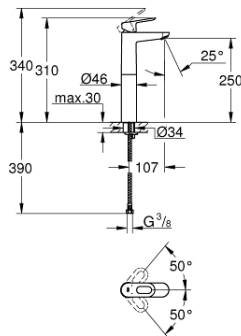

23 764 000 BAULOOP BASIN MIXER 1/2" XL-SIZE

PRODUCT DESCRIPTION

- monobloc installation
- **for free-standing basins**
- metal lever
- GROHE Longlife 28 mm ceramic cartridge
- **GROHE StarLight** chrome finish
- **GROHE EcoJoy** mousseur 5.7 l/min
- rapid installation system
- smooth body
- flexible connection hoses

23 764 000 **BAULOOP BASIN MIXER 1/2"**
XL-SIZE

SPARE PARTS

- 1: Lever (Order-nr. 46695000)
 - 2: Fitting ring (Order-nr. 46715000)
 - 3: Cartridge (Order-nr. 46580000)
 - 4: Mousseur (Order-nr. 48159000)
 - 5: Shank mounting kit (Order-nr. 46249000)
 - 6: Mounting wrench (Order-nr. 19017000)*
- * Optional accessories