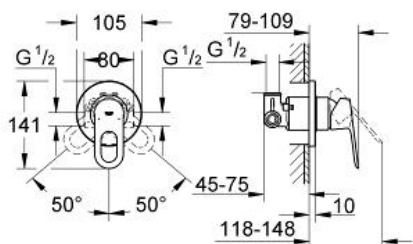

BAULOOP  
Single-lever shower mixer  
MODEL # 29042000

Pure Freude  
an Wasser

GROHE

**Product Description:**  
**BAULOOP**  
Single-lever shower mixer

**Standard Specification:**  
concealed installation  
consisting of:  
set for final installation  
concealed body (32 962 001)  
metal lever  
**GROHE Longlife** 46 mm ceramic cartridge  
**GROHE StarLight** chrome finish  
adjustable flow rate limiter  
adjustable minimum flow rate approx. 2.5 l/min  
escutcheon and shaft sealing  
optional temperature limiter ref. no. 46 308