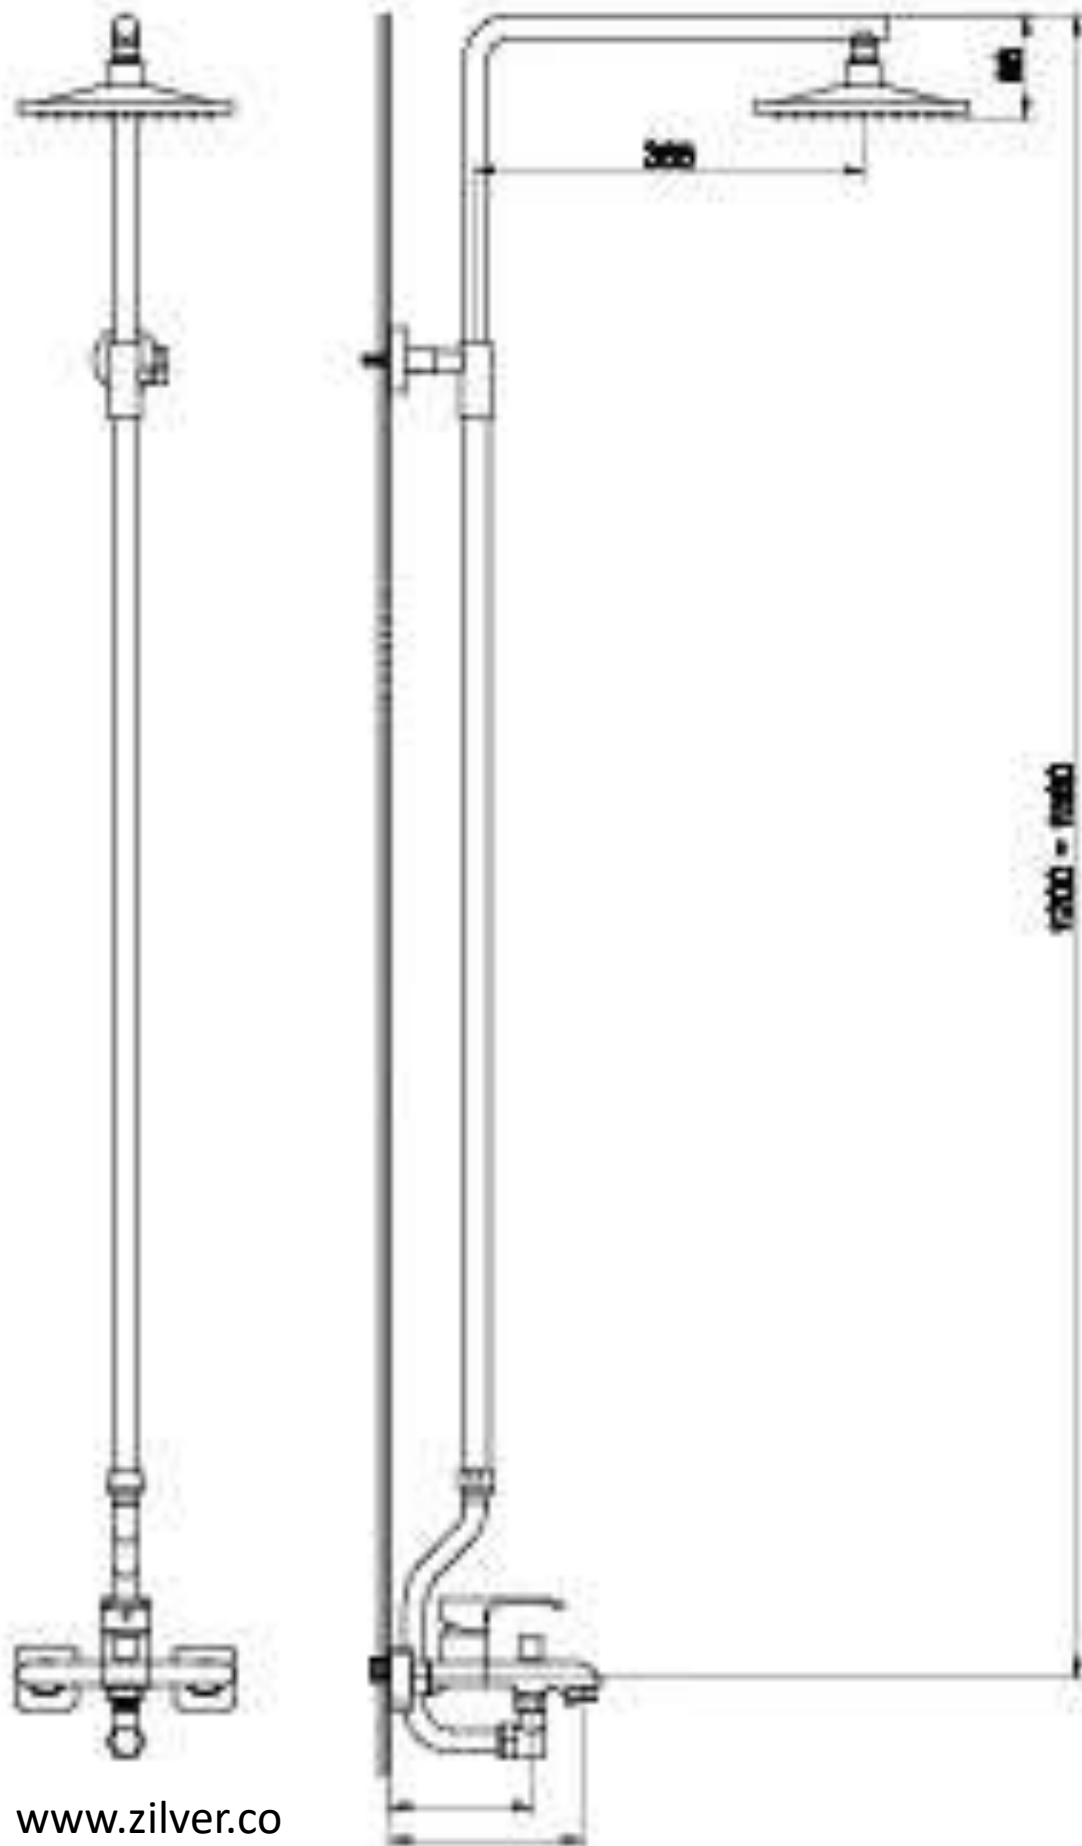

## Zilver Istanbul Bath with Open Shower Rod Item Code :ZIST500

#### FEATURES

Cartridge : 35mm Ceramic

Inclusive of

- S Union & cover plates
- Manual two way Diverter
- Bath /Shower in 1/2" outlet
- Head shower
- Telescopic Rod
- Chrome plating 0.5 um
- Nickel plating 14um
- Minimum pressure 0.1 mpa/14.5psi /1 bar

# Zilver Istanbul Bath with Open Shower Rod

Item Code :ZIST500

[www.zilver.co](http://www.zilver.co)

ZILVER  
CONCETTI ITALIANI

Water Genius!