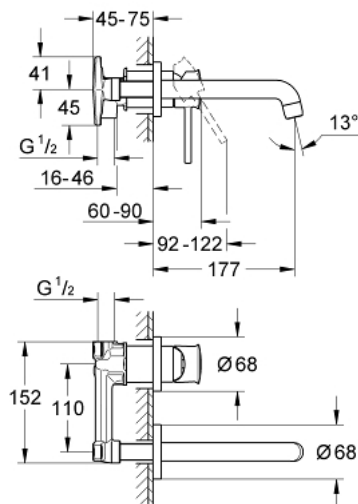

20 292 000 BAUCLASSIC 2-HOLE BASIN MIXER

PRODUCT DESCRIPTION

- wall mounted
- set for final installation and concealed body
- **GROHE Longlife** 35 mm ceramic cartridge
- **GROHE StarLight** chrome finish
- mousseur
- centre distance 110 mm
- projection 177 mm

20 292 000 BAUCLASSIC 2-HOLE BASIN MIXER

SPARE PARTS

- 1: lever (Order-nr. 46813000)
 - 2: Mousseur (Order-nr. 13928000)
 - 3: Extension (Order-nr. 46627000)*
- * Optional accessories