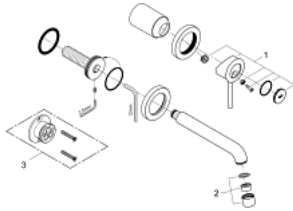

20 292 000 BAUCLASSIC 2-HOLE BASIN MIXER

PRODUCT DESCRIPTION

- wall mounted
- set for final installation and concealed body
- **GROHE Longlife** 35 mm ceramic cartridge
- **GROHE StarLight** chrome finish
- mousseur
- centre distance 110 mm
- projection 177 mm

20 292 000 BAUCLASSIC 2-HOLE BASIN MIXER

SPARE PARTS

- 1: lever (Order-nr. 46813000)
 - 2: Mousseur (Order-nr. 13928000)
 - 3: Extension (Order-nr. 46627000)*
- * Optional accessories