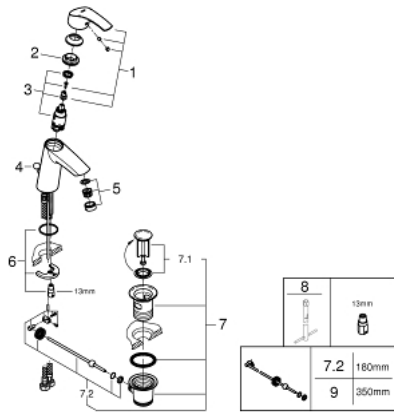

23 322 001 **EUROSMART SINGLE-LEVER BASIN MIXER 1/2"**
M-SIZE

PRODUCT DESCRIPTION

- single hole installation
- metal lever
- **GROHE SilkMove** 28 mm ceramic cartridge
- with temperature limiter
- **GROHE StarLight** chrome finish
- **GROHE EcoJoy** mousseur 5.7 l/min
- **GROHE FastFixation** rapid installation system
- pop-up waste set 1 1/4"
- flexible connection hoses

23 322 001 **EUROSMART SINGLE-LEVER BASIN MIXER 1/2"**
M-SIZE

SPARE PARTS

- 1: Lever (Order-nr. 46859000)
 - 2: Fitting ring (Order-nr. 46715000)
 - 3: Cartridge (Order-nr. 46580000)
 - 4: Pop-up rod (Order-nr. 06329000)
 - 5: Mousseur (Order-nr. 48159000)
 - 6: Shank mounting kit (Order-nr. 46249000)
 - 7: Pop-up waste set 1 1/4" (Order-nr. 28910000)
 - 7.1: Plug (Order-nr. 07182000)
 - 7.2: Eccentric rod (Order-nr. 07052000)
 - 8: Mounting wrench (Order-nr. 19017000)*
 - 9: Eccentric rod (Order-nr. 07341000)*
- * Optional accessories