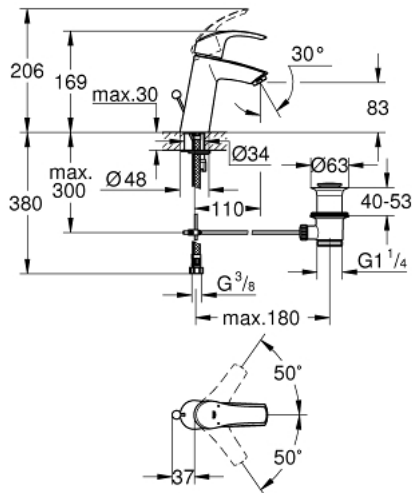

23 322 001 **EUROSMART SINGLE-LEVER BASIN MIXER 1/2"**
M-SIZE

PRODUCT DESCRIPTION

- single hole installation
- metal lever
- **GROHE SilkMove** 28 mm ceramic cartridge
- with temperature limiter
- **GROHE StarLight** chrome finish
- **GROHE EcoJoy** mousseur 5.7 l/min
- **GROHE FastFixation** rapid installation system
- pop-up waste set 1 1/4"
- flexible connection hoses

23 322 001 **EUROSMART SINGLE-LEVER BASIN MIXER 1/2"**
M-SIZE

SPARE PARTS

- 1: Lever (Order-nr. 46859000)
 - 2: Fitting ring (Order-nr. 46715000)
 - 3: Cartridge (Order-nr. 46580000)
 - 4: Pop-up rod (Order-nr. 06329000)
 - 5: Mousseur (Order-nr. 48159000)
 - 6: Shank mounting kit (Order-nr. 46249000)
 - 7: Pop-up waste set 1 1/4" (Order-nr. 28910000)
 - 7.1: Plug (Order-nr. 07182000)
 - 7.2: Eccentric rod (Order-nr. 07052000)
 - 8: Mounting wrench (Order-nr. 19017000)*
 - 9: Eccentric rod (Order-nr. 07341000)*
- * Optional accessories