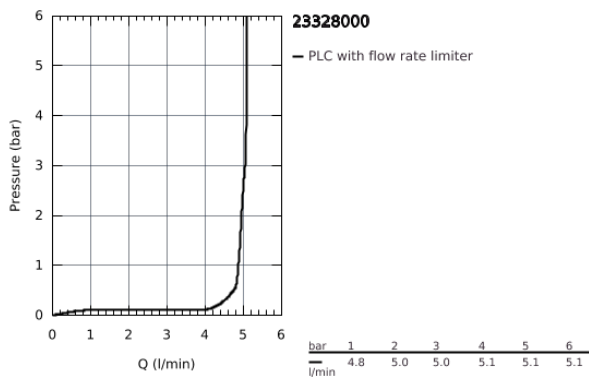

23 328 000 **BAUEDGE BASIN MIXER 1/2"**
S-SIZE

PRODUCT DESCRIPTION

- monobloc installation
- metal lever
- GROHE Longlife 28 mm ceramic cartridge
- **GROHE StarLight** chrome finish
- **GROHE EcoJoy** mousseur 5.7 l/min
- rapid installation system
- plastic pop-up waste set 1 1/4"
- flexible connection hoses

23 328 000 **BAUEDGE BASIN MIXER 1/2"**
S-SIZE

SPARE PARTS

- 1: Lever (Order-nr. 46697000)
- 2: Cartridge (Order-nr. 46580000)
- 3: Pop-up rod (Order-nr. 46739000)
- 4: Flow restrictor (Order-nr. 48159000)
- 5: Shank mounting kit (Order-nr. 46249000)
- 6: Pop-up waste set 1 1/4" (Order-nr. 28910000)
- 6.1: Chrome bath plug (Order-nr. 07182000)
- 6.2: Eccentric rod (Order-nr. 07052000)
- 7: Mounting wrench (Order-nr. 19017000)*
- 8: Eccentric rod (Order-nr. 07341000)*