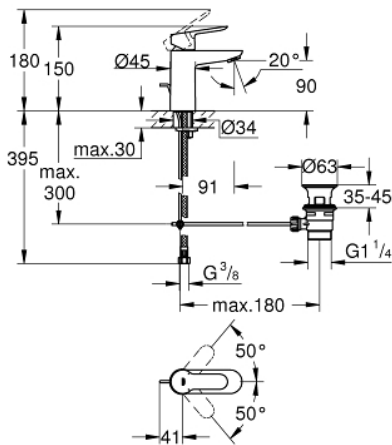

23 328 000 **BAUEDGE BASIN MIXER 1/2"**
S-SIZE

PRODUCT DESCRIPTION

- monobloc installation
- metal lever
- GROHE Longlife 28 mm ceramic cartridge
- **GROHE StarLight** chrome finish
- **GROHE EcoJoy** mousseur 5.7 l/min
- rapid installation system
- plastic pop-up waste set 1 1/4"
- flexible connection hoses

23 328 000 **BAUEDGE BASIN MIXER 1/2"**
S-SIZE

SPARE PARTS

- 1: Lever (Order-nr. 46697000)
- 2: Cartridge (Order-nr. 46580000)
- 3: Pop-up rod (Order-nr. 46739000)
- 4: Flow restrictor (Order-nr. 48159000)
- 5: Shank mounting kit (Order-nr. 46249000)
- 6: Pop-up waste set 1 1/4" (Order-nr. 28910000)
- 6.1: Chrome bath plug (Order-nr. 07182000)
- 6.2: Eccentric rod (Order-nr. 07052000)
- 7: Mounting wrench (Order-nr. 19017000)*
- 8: Eccentric rod (Order-nr. 07341000)*