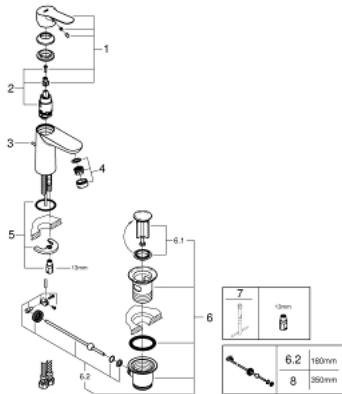

23 328 000 **BAUEDGE BASIN MIXER 1/2"**
S-SIZE

PRODUCT DESCRIPTION

- monobloc installation
- metal lever
- GROHE Longlife 28 mm ceramic cartridge
- **GROHE StarLight** chrome finish
- **GROHE EcoJoy** mousseur 5.7 l/min
- rapid installation system
- plastic pop-up waste set 1 1/4"
- flexible connection hoses

23 328 000 **BAUEDGE BASIN MIXER 1/2"**
S-SIZE

SPARE PARTS

- 1: Lever (Order-nr. 46697000)
- 2: Cartridge (Order-nr. 46580000)
- 3: Pop-up rod (Order-nr. 46739000)
- 4: Flow restrictor (Order-nr. 48159000)
- 5: Shank mounting kit (Order-nr. 46249000)
- 6: Pop-up waste set 1 1/4" (Order-nr. 28910000)
- 6.1: Chrome bath plug (Order-nr. 07182000)
- 6.2: Eccentric rod (Order-nr. 07052000)
- 7: Mounting wrench (Order-nr. 19017000)*
- 8: Eccentric rod (Order-nr. 07341000)*